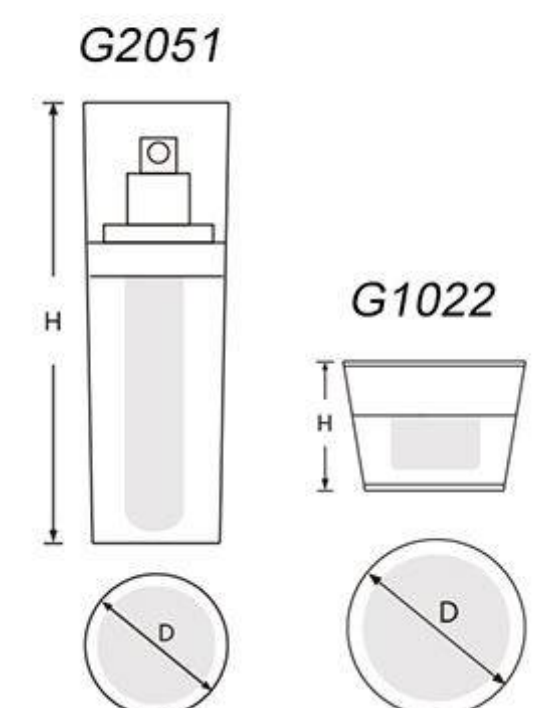

*Square Acrylic Jar*

*Square Acrylic Lotion Pump Bottle*

Item	Capacity	Height(H)	Diameter(D)	Material Science
G2048	15ml	112.5mm	31x34mm	Cap: PMMA Bottle: PMMA
	30ml	158mm	31x34mm	Inner Bottle: PETG/PP Pump: Aluminium + PP
	5g	27.7mm	35.2x35.2mm	
G1018	10g	33.5mm	42x42mm	
	15g	39mm	60x60mm	Cap: PMMA/ABS Inner cap: PP
	30g	43mm	60x60mm	Jar: PMMA Bowl: PP Disc: PE
	50g	47mm	68x68mm	
	100g	60mm	85x85mm	

Round Acrylic Jar  
Round Airless Bottle

Item	Capacity	Height(H)	Diameter(D)	Material Science
G1002	15g	41mm	61mm	Cap: PMMA Inner cap: PP Jar: PMMA Bowl: PP Disc: PE
	30g	46.5mm	61mm	
	50g	53mm	69mm	
	100g	61mm	89mm	
	300g	79.5mm	112.5mm	
G2197	20ml	112.4mm	30mm	Cap: PMMA Bottle: AS Inner Bottle: PP Collar: ABS Pump: Aluminium+PP
	30ml	141mm	30mm	
	50ml	158mm	30mm	

# PARCO-PACK GmbH - Konstanz

*Dome-shaped Acrylic Jar*

*Dome-shaped Lotion Pump Bottle*

Item	Capacity	Height(H)	Diameter(D)	Material Science
G1055	15g	56mm	61mm	Cap: PMMA Top Article: PMMA Jar: PMMA Bowl: PP Disc: PE
	30g	61mm	61mm	
	50g	69mm	69mm	
G2069	15ml	115.1mm	33mm	Cap: PMMA Top Article: PMMA Bottle: PMMA Inner Bottle: PP
	30ml	160mm	33mm	
	50ml	177.3mm	33mm	

*Tapered Acrylic Jar*

*Tapered Acrylic Lotion Pump Bottle*

Item	Capacity	Height(H)	Diameter(D)	Material Science
G1022	5g	28mm	37mm	Cap: PMMA Inner Cap: PP Jar: PMMA Bowl: PP Disc: PE
	15g	40.5mm	67.8mm	
	30g	44.6mm	67.8mm	
	50g	49.6mm	76.1mm	
G2051	30ml	135mm	40mm	Cap: PMMA Bottle: PMMA Inner Bottle: PP Pump: Aluminium+PP
	50ml	156.5mm	40mm	
	80ml	139.3mm	49mm	
	120ml	182.4mm	49mm	