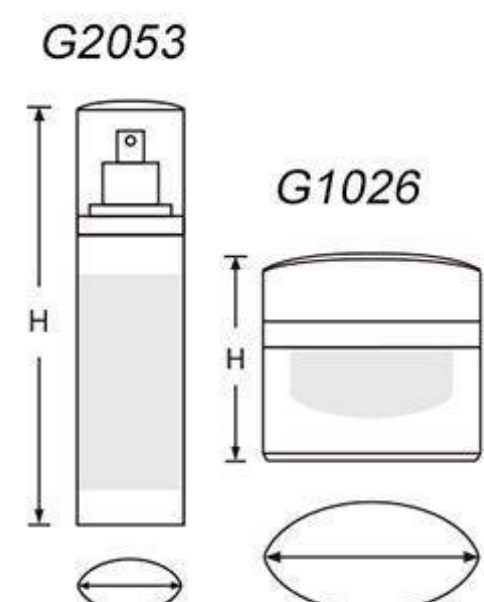

# PRODUCTS SERIES

Item	Capacity	Height(H)	Diameter(D)	Material Science
G1231	15g	48mm	59mm	Cap: ABS Jar: ABS Bowl: PP Disc: PE
	50g	58mm	59mm	
G2078	30ml	108mm	48mm	Cap: ABS Inner Cap: PP Bottle: AS Collar: ABS Dropper: Aluminum+PP +Silica gel
	50ml	123mm	48mm	

Round Jar  
Round Airless Bottle

Item	Capacity	Height(H)	Diameter(D)	Material Science
G1297	30g	66mm	58mm	Cap: PMMA Inner Cap: ABS Jar: ABS Bowl: PP Disc: PE
	50g	76.5mm	65mm	
G2298	30ml	123.1mm	41.7mm	Bottle: SAN Inner Bottle: PP Cap: PMMA Pump: Aluminium+PP
	50ml	153.6mm	41.7mm	

# PARCO-PACK GmbH - Konstanz

Round Acrylic Jar

Round Acrylic Toner Bottle

Item	Capacity	Height(H)	Diameter(D)	Material Science
G1003	15g	37.5mm	61mm	Cap: ABS Jar: PMMA Bowl: PP Disc: PE
	30g	45mm	61mm	
	50g	51.5mm	69mm	
G2057	100ml	142.5mm	46mm	Cap: PMMA Inner Cap: ABS Bottle: PMMA Inner Bottle: PP
	140ml	186mm	46mm	

Eye-shaped Acrylic Jar

Eye-shaped Acrylic Lotion Pump Bottle

Item	Capacity	Height(H)	Diameter(D)	Material Science
G1026	5g	39mm	51.5x44.5mm	Cap: PMMA Inner Cap: PP Top Article: PMMA Jar: PMMA Bowl: PP Disc: PE
	10g	39mm	51.5x44.5mm	
	15g	50mm	69.5x59.5mm	
	30g	55mm	69.5x59.5mm	
	50g	59.3mm	78x67.2mm	
G2053	30ml	115.3mm	47.4x34.1mm	Cap: ABS Top Article: PMMA Bottle: PMMA Inner Bottle: PP Pump: Aluminium+PP
	60ml	168.3mm	47.4x32.5mm	
	100ml	171.5mm	60.6x40mm	
	120ml	187mm	60x40mm	