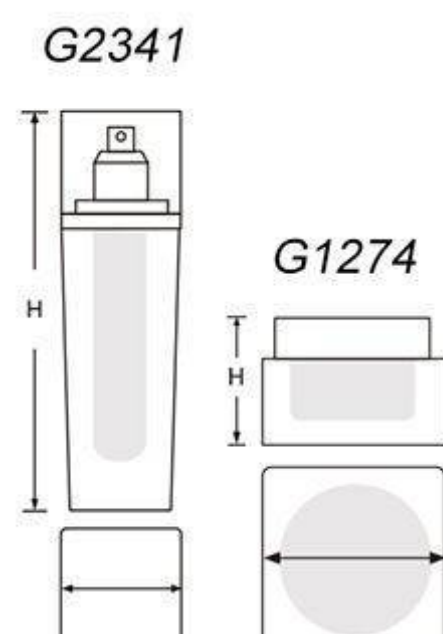

*Square Acrylic Jar*

*Square Acrylic Lotion Pump Bottle*

Item	Capacity	Height(H)	Diameter(D)	Material Science
G1276	30g	62mm	65mm	Cap: ABS Top Flake: PMMA Jar: PMMA Bowl: PP Disc: PE
	50g	71mm	71mm	
G2343	15ml	107mm	37mm	Cap: ABS Top Flake: PMMA Collar: ABS Bottle: PMMA Inner Bottle: PP Pump: Aluminum+PP
	30ml	137mm	37mm	
	50ml	172mm	37mm	
	80ml	179mm	42mm	
	100ml	205mm	42mm	

ABS Jar

ABS Lotion Pump Bottle

Item	Capacity	Height(H)	Diameter(D)	Material Science
G1044	15g	57mm	61x54mm	Cap: ABS Inner Cap: PP Top Article: PMMA Jar: ABS Bowl: PP Base: ABS Disc: PE
	30g	57mm	61x54mm	
	50g	65.8mm	70.1x62.1mm	
G2054	40ml	135mm	45.5x39.5mm	Cap: ABS Bottle: ABS Inner Bottle: PP Pump: Aluminium+PP Base: ABS
	80ml	194mm	60x47mm	
	130ml	194mm	60x47mm	

# PARCO-PACK GmbH - Konstanz

Square Acrylic Jar  
 Square Acrylic Bottle

Item	Capacity	Height(H)	Diameter(D)	Material Science
G1083	15g	33mm	58.6x58.6 mm	Cap: PMMA Inner Cap: PP Jar: PMMA Bowl: PP Disc: PE
	30g	38.5mm	58.6x58.6 mm	
	50g	50.5mm	68.5x68.5mm	
	80g	62mm	68.5x68.5mm	
G2041	15ml	100.3mm	38x38mm	Cap: ABS Bottom: PP Collar: ABS Bottle: PMMA Inner Bottle: PP
	30ml	129.2mm	38x38mm	
	50ml	166.7mm	38x38mm	
	100ml	187mm	42.9x42.9mm	

Square PP Jar  
Square PP Bottle

Item	Capacity	Height(H)	Diameter(D)	Material Science
G1274	30g	46mm	56mmx62mm	Cap: PP Jar: PP Disc: PE
	50g	52mm	62mmx69mm	
G2341	15ml	113mm	31mmx34mm	Cap: PP Bottle: PP Collar: ABS Pump: Aluminium+PP
	30ml	133mm	31mmx34mm	
	60ml	150mm	36mmx40mm	
	120ml	164mm	41mmx46mm	