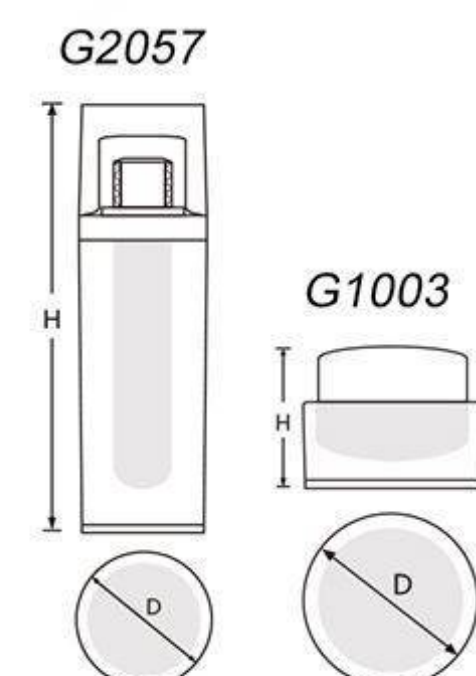

Round Acrylic Jar

Round Acrylic Lotion Pump Bottle

Item	Capacity	Height(H)	Diameter(D)	Material Science
G1281	15g	58mm	49.8mm	Cap: PMMA Inner Cap: PP
	30g	58mm	53.3mm	Jar: PMMA Collar: ABS Bowl: PP Disc: PE
	50g	58mm	58.8mm	
G2336	30g	127mm	37mm	Cap: PMMA Bottle: PMMA Inner Bottle: PET
	50g	161mm	37mm	Collar: ABS Pump: Aluminium+PP

Round Acrylic Jar

Round Acrylic Airless Bottle

Item	Capacity	Height(H)	Diameter(D)	Material Science
G1302	15g	56mm	56mm	Cap: ABS Inner Cap: PP Jar: PMMA Bowl: PP Collar: ABS Base: ABS Disc: PE
	30g	63mm	56mm	
	50g	72mm	72mm	
G2378	30ml	123mm	45mm	Cap: ABS Inner Cap: PP Bottle: PMMA Inner Bottle: PP Collar: ABS Base: ABS Pump: Aluminium+PP
	50ml	148mm	45mm	
	100ml	169mm	53mm	
	120ml	194mm	53mm	

Round Jar  
Round Airless Bottle

Item	Capacity	Height(H)	Diameter(D)	Material Science
G1297	30g	66mm	58mm	Cap: PMMA Inner Cap: ABS Jar: ABS Bowl: PP Disc: PE
	50g	76.5mm	65mm	
G2298	30ml	123.1mm	41.7mm	Bottle: SAN Inner Bottle: PP Cap: PMMA Pump: Aluminium+PP
	50ml	153.6mm	41.7mm	

Eye-shaped Acrylic Jar

Eye-shaped Acrylic Lotion Pump Bottle

Item	Capacity	Height(H)	Diameter(D)	Material Science
G1026	5g	39mm	51.5x44.5mm	Cap: PMMA Inner Cap: PP Top Article: PMMA Jar: PMMA Bowl: PP Disc: PE
	10g	39mm	51.5x44.5mm	
	15g	50mm	69.5x59.5mm	
	30g	55mm	69.5x59.5mm	
	50g	59.3mm	78x67.2mm	
G2053	30ml	115.3mm	47.4x34.1mm	Cap: ABS Top Article: PMMA Bottle: PMMA Inner Bottle: PP Pump: Aluminium+PP
	60ml	168.3mm	47.4x32.5mm	
	100ml	171.5mm	60.6x40mm	
	120ml	187mm	60x40mm	