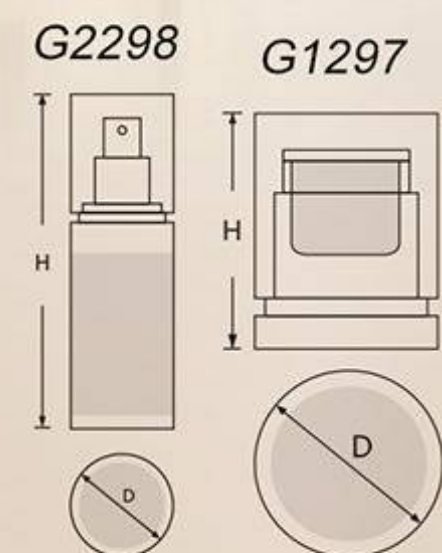

Round Acrylic Jar

Round Acrylic Lotion Pump Bottle

Item	Capacity	Height(H)	Diameter(D)	Material Science
G1281	15g	58mm	49.8mm	Cap: PMMA Inner Cap: PP
	30g	58mm	53.3mm	Jar: PMMA Collar: ABS Bowl: PP Disc: PE
	50g	58mm	58.8mm	
G2336	30g	127mm	37mm	Cap: PMMA Bottle: PMMA Inner Bottle: PET
	50g	161mm	37mm	Collar: ABS Pump: Aluminium+PP

Round Acrylic Jar

Round Acrylic Airless Bottle

Item	Capacity	Height(H)	Diameter(D)	Material Science
G1302	15g	56mm	56mm	Cap: ABS Inner Cap: PP Jar: PMMA Bowl: PP Collar: ABS Base: ABS Disc: PE
	30g	63mm	56mm	
	50g	72mm	72mm	
G2378	30ml	123mm	45mm	Cap: ABS Inner Cap: PP Bottle: PMMA Inner Bottle: PP Collar: ABS Base: ABS Pump: Aluminium+PP
	50ml	148mm	45mm	
	100ml	169mm	53mm	
	120ml	194mm	53mm	

Round Jar  
Round Airless Bottle

Item	Capacity	Height(H)	Diameter(D)	Material Science
G1297	30g	66mm	58mm	Cap: PMMA Inner Cap: ABS Jar: ABS Bowl: PP Disc: PE
	50g	76.5mm	65mm	
G2298	30ml	123.1mm	41.7mm	Bottle: SAN Inner Bottle: PP Cap: PMMA Pump: Aluminium+PP
	50ml	153.6mm	41.7mm	

Eye-shaped Acrylic Jar

Eye-shaped Acrylic Lotion Pump Bottle

Item	Capacity	Height(H)	Diameter(D)	Material Science
G1026	5g	39mm	51.5x44.5mm	Cap: PMMA Inner Cap: PP Top Article: PMMA Jar: PMMA Bowl: PP Disc: PE
	10g	39mm	51.5x44.5mm	
	15g	50mm	69.5x59.5mm	
	30g	55mm	69.5x59.5mm	
	50g	59.3mm	78x67.2mm	
G2053	30ml	115.3mm	47.4x34.1mm	Cap: ABS Top Article: PMMA Bottle: PMMA Inner Bottle: PP Pump: Aluminium+PP
	60ml	168.3mm	47.4x32.5mm	
	100ml	171.5mm	60.6x40mm	
	120ml	187mm	60x40mm	