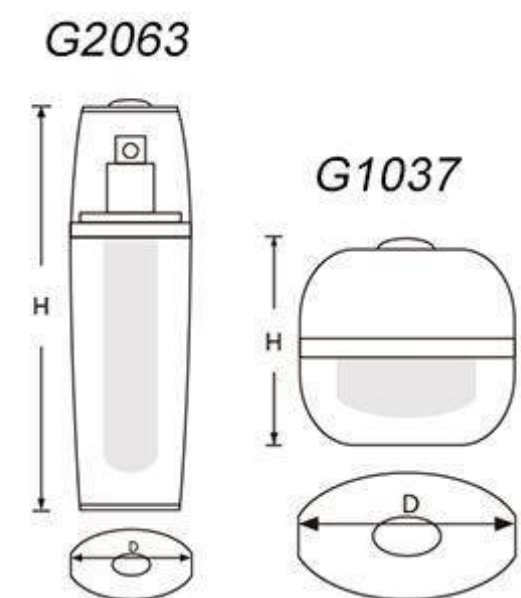

ABS Jar

ABS Lotion Pump Bottle

Item	Capacity	Height(H)	Diameter(D)	Material Science
G1044	15g	57mm	61x54mm	Cap: ABS Inner Cap: PP Top Article: PMMA Jar: ABS Bowl: PP Base: ABS Disc: PE
	30g	57mm	61x54mm	
	50g	65.8mm	70.1x62.1mm	
G2054	40ml	135mm	45.5x39.5mm	Cap: ABS Bottle: ABS Inner Bottle: PP Pump: Aluminium+PP Base: ABS
	80ml	194mm	60x47mm	
	130ml	194mm	60x47mm	

# PARCO-PACK GmbH - Konstanz

Square Acrylic Jar  
 Square Acrylic Bottle

Item	Capacity	Height(H)	Diameter(D)	Material Science
G1083	15g	33mm	58.6x58.6 mm	Cap: PMMA Inner Cap: PP Jar: PMMA Bowl: PP Disc: PE
	30g	38.5mm	58.6x58.6 mm	
	50g	50.5mm	68.5x68.5mm	
	80g	62mm	68.5x68.5mm	
G2041	15ml	100.3mm	38x38mm	Cap: ABS Bottom: PP Collar: ABS Bottle: PMMA Inner Bottle: PP
	30ml	129.2mm	38x38mm	
	50ml	166.7mm	38x38mm	
	100ml	187mm	42.9x42.9mm	

Square PP Jar  
Square PP Bottle

Item	Capacity	Height(H)	Diameter(D)	Material Science
G1274	30g	46mm	56mmx62mm	Cap: PP Jar: PP Disc: PE
	50g	52mm	62mmx69mm	
G2341	15ml	113mm	31mmx34mm	Cap: PP Bottle: PP Collar: ABS Pump: Aluminium+PP
	30ml	133mm	31mmx34mm	
	60ml	150mm	36mmx40mm	
	120ml	164mm	41mmx46mm	

# PARCO-PACK GmbH - Konstanz

Egg-shaped Acrylic Jar

Egg-shaped Acrylic Lotion Pump Bottle

Item	Capacity	Height(H)	Diameter(D)	Material Science
G1037	15g	55mm	58x52mm	Cap: PMMA Inner Cap: PP Top Article: ABS Jar: PMMA Bowl: PP Disc: PE
	30g	59.5mm	68x61mm	
	50g	69.5mm	76x71mm	
G2063	40ml	128mm	50.2x41.5mm	Cap: PMMA Top Article: ABS Bottle: PMMA Inner Bottle: PP Pump: Aluminium+PP
	60ml	157mm	50.2x41.5mm	
	80ml	178mm	50.2x41.5mm	
	100ml	195mm	63x51.5mm	
	120ml	212mm	63x51.5mm	
	150ml	225mm	63x51.5mm	