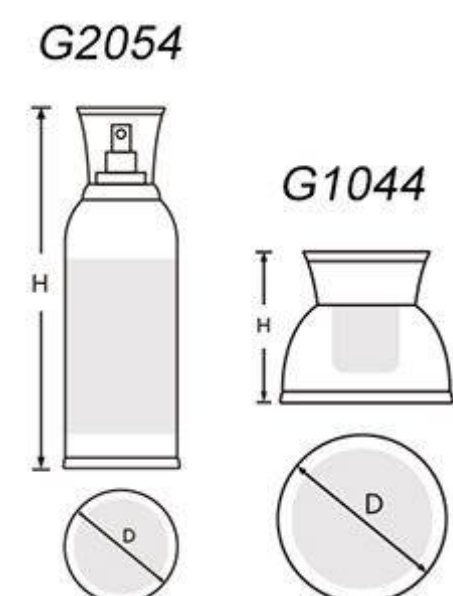

# PRODUCTS SERIES

Item	Capacity	Height(H)	Diameter(D)	Material Science
G1231	15g	48mm	59mm	Cap: ABS Jar: ABS Bowl: PP Disc: PE
	50g	58mm	59mm	
G2078	30ml	108mm	48mm	Cap: ABS Inner Cap: PP Bottle: AS Collar: ABS Dropper: Aluminum+PP +Silica gel
	50ml	123mm	48mm	

*Square Acrylic Jar*

*Square Acrylic Lotion Pump Bottle*

Item	Capacity	Height(H)	Diameter(D)	Material Science
G1276	30g	62mm	65mm	Cap: ABS Top Flake: PMMA Jar: PMMA Bowl: PP Disc: PE
	50g	71mm	71mm	
G2343	15ml	107mm	37mm	Cap: ABS Top Flake: PMMA Collar: ABS Bottle: PMMA Inner Bottle: PP Pump: Aluminum+PP
	30ml	137mm	37mm	
	50ml	172mm	37mm	
	80ml	179mm	42mm	
	100ml	205mm	42mm	

Special Acrylic Jar

Unique Lotion Pump Bottle

Item	Capacity	Height(H)	Diameter(D)	Material Science
G2348	15ml	102mm	39mm	Cap: PP Bottle: MS Inner Bottle: PP Pump: PP
	30ml	129mm	40mm	
	50ml	161mm	40mm	
	100ml	171mm	44mm	
G1279	30g	62mm	63mm	Cap: ABS Inner Cap: PP Jar: MS Bowl: PP Disc: PE
	50g	70mm	63mm	

ABS Jar

ABS Lotion Pump Bottle

Item	Capacity	Height(H)	Diameter(D)	Material Science
G1044	15g	57mm	61x54mm	Cap: ABS Inner Cap: PP Top Article: PMMA Jar: ABS Bowl: PP Base: ABS Disc: PE
	30g	57mm	61x54mm	
	50g	65.8mm	70.1x62.1mm	
G2054	40ml	135mm	45.5x39.5mm	Cap: ABS Bottle: ABS Inner Bottle: PP Pump: Aluminium+PP Base: ABS
	80ml	194mm	60x47mm	
	130ml	194mm	60x47mm	