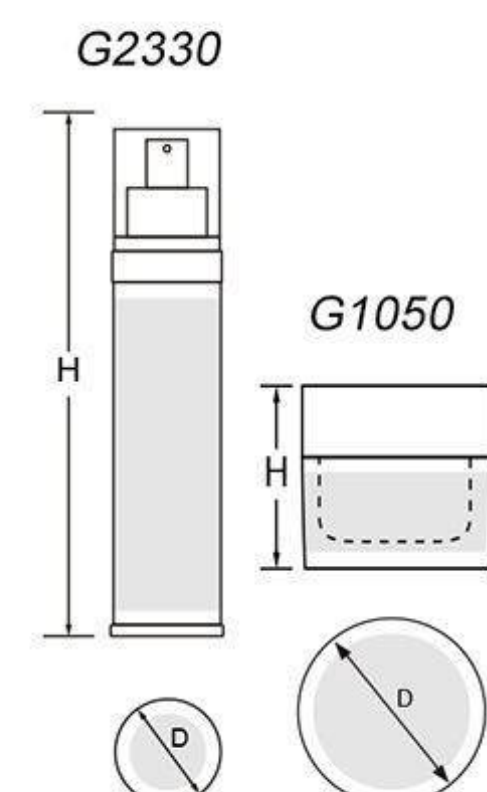

*Square Acrylic Jar*

*Square Acrylic Lotion Pump Bottle*

Item	Capacity	Height(H)	Diameter(D)	Material Science
G1276	30g	62mm	65mm	Cap: ABS Top Flake: PMMA Jar: PMMA Bowl: PP Disc: PE
	50g	71mm	71mm	
G2343	15ml	107mm	37mm	Cap: ABS Top Flake: PMMA Collar: ABS Bottle: PMMA Inner Bottle: PP Pump: Aluminum+PP
	30ml	137mm	37mm	
	50ml	172mm	37mm	
	80ml	179mm	42mm	
	100ml	205mm	42mm	

Square PP Jar  
Square PP Bottle

Item	Capacity	Height(H)	Diameter(D)	Material Science
G1274	30g	46mm	56mmx62mm	Cap: PP Jar: PP Disc: PE
	50g	52mm	62mmx69mm	
G2341	15ml	113mm	31mmx34mm	Cap: PP Bottle: PP Collar: ABS Pump: Aluminium+PP
	30ml	133mm	31mmx34mm	
	60ml	150mm	36mmx40mm	
	120ml	164mm	41mmx46mm	

Round Acrylic Jar  
Rotary Acrylic Airless Bottle

Item	Capacity	Height(H)	Diameter(D)	Material Science
G1180	15g	43mm	61mm	Cap: ABS Inner Cap: PP Jar: PMMA Bowl: PP Disc: PE
	30g	51mm	61mm	
	50g	56mm	69mm	
	70g	61mm	70mm	
	100g	62mm	89mm	
	200g	90mm	90mm	
G2003	15ml	92.1mm	36.3mm	Cap: ABS Bottle: PMMA Inner Bottle: PP
	30ml	120.5mm	36.3mm	
	50ml	157.5mm	36.3mm	

Round Acrylic Jar

Round Acrylic Lotion Pump Bottle

Item	Capacity	Height(H)	Diameter(D)	Material Science
G1281	15g	58mm	49.8mm	Cap: PMMA Inner Cap: PP
	30g	58mm	53.3mm	Jar: PMMA Collar: ABS Bowl: PP Disc: PE
	50g	58mm	58.8mm	
G2336	30g	127mm	37mm	Cap: PMMA Bottle: PMMA Inner Bottle: PET
	50g	161mm	37mm	Collar: ABS Pump: Aluminium+PP