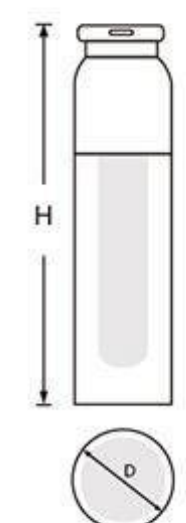

Item	Capacity	Height(H)	Diameter(D)	Material Science
G1300	30ml	54mm	64mm	Cap: PMMA Inner Cap: PP Jar: PMMA Disc: PE
	50ml	61mm	70mm	
G2268	15ml	105mm	39mm	Cap: PMMA Bottle: PMMA Inner Bottle: PP Collar: ABS Pump: Aluminum+PP
	30ml	130mm	39mm	
	50ml	164mm	39mm	

G2268