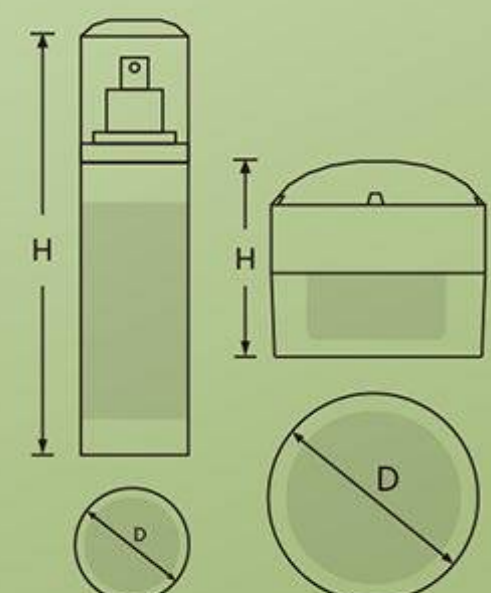

Item	Capacity	Height(H)	Diameter(D)	Material Science
G1055	15g	56mm	61mm	Cap: PMMA Top Article: PMMA Jar: PMMA Bowl: PP Disc: PE
	30g	61mm	61mm	
	50g	69mm	69mm	
G2069	15ml	115.1mm	33mm	Cap: PMMA Top Article: PMMA Bottle: PMMA Inner Bottle: PP
	30ml	160mm	33mm	
	50ml	177.3mm	33mm