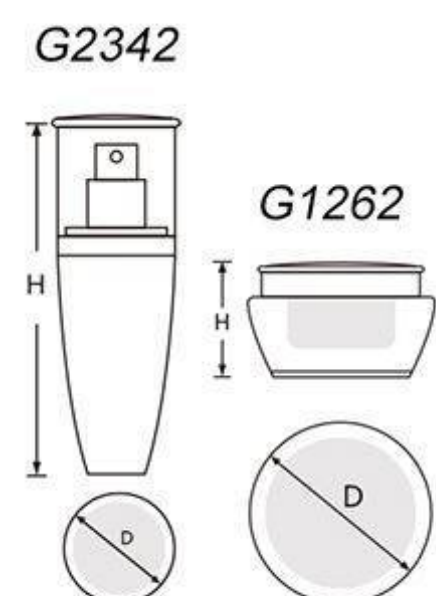

# PARCO-PACK GmbH - Konstanz

Round Acrylic Jar

Square Acrylic Lotion Pump Bottle

Item	Capacity	Height(H)	Diameter(D)	Material Science
G1002	15g	41mm	61mm	Cap: PMMA Inner Cap: PP Jar: PMMA Bowl: PP Disc: PE
	30g	46.5mm	61mm	
	50g	53mm	69mm	
	100g	61mm	89mm	
	300g	79.5mm	112.5mm	
G2046	15ml	114.2mm	31.1x34mm	Cap: PMMA Bottle: PMMA Inner Bottle: PETG Collar: ABS Pump: Aluminium+PP
	30ml	158.9mm	31.1x34mm	
	60ml	161.5mm	46x39mm	

Acrylic Jar

Acrylic Lotion Pump Bottle

Item	Capacity	Height(H)	Diameter(D)	Material Science
G1058	15g	55mm	46mm	Cap: ABS Inner Cap: PP Top Article: PMMA Jar: PMMA Bowl: PP Disc: PE
	30g	61.5mm	52.5mm	
	50g	72mm	64mm	
	100g	85mm	77mm	
G2069	15ml	115.1mm	33mm	Cap: PMMA Top Article: PMMA Bottle: PMMA Inner Bottle: PETG/PP Pump: Aluminium+PP
	30ml	160mm	33mm	
	50ml	177.3mm	33mm	

# PARCO-PACK GmbH - Konstanz

*Tapered Acrylic Jar*

*Tapered Acrylic Lotion Pump Bottle*

Item	Capacity	Height(H)	Diameter(D)	Material Science
G1262	15g	42mm	62mm	Cap: PMMA Inner Cap: PP Jar: PMMA Bowl: PP Disc: PE
	30g	52mm	62mm	
	50g	59mm	70mm	
G2342	15ml	101mm	45mm	Cap: PMMA Collar: ABS Bottle: PMMA Inner Bottle: PP Pump: Aluminum+PP
	30ml	116mm	45mm	
	50ml	135mm	45mm	
	80ml	158mm	52mm	
	120ml	177mm	52mm	

Waist-shaped Acrylic Jar  
Round Acrylic Airless Bottle

Item	Capacity	Height(H)	Diameter(D)	Material Science
G1300	30ml	54mm	64mm	Cap: PMMA Inner Cap: PP Jar: PMMA Disc: PE
	50ml	61mm	70mm	
G2268	15ml	105mm	39mm	Cap: PMMA Bottle: PMMA Inner Bottle: PP Collar: ABS Pump: Aluminum+PP
	30ml	130mm	39mm	
	50ml	164mm	39mm	