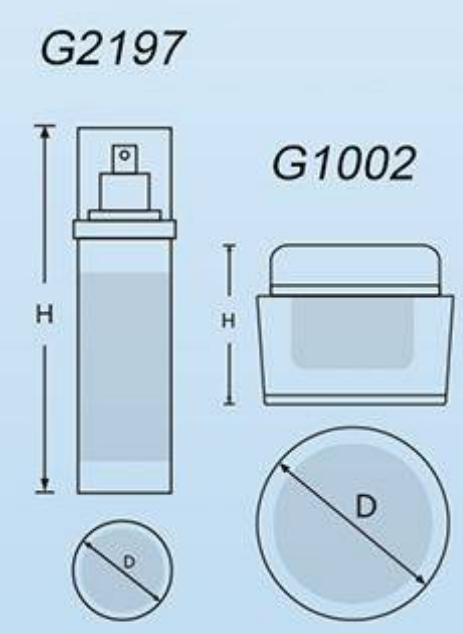

G2268

G1300

*Square Acrylic Jar*

*Square Acrylic Airless Bottle*

Item	Capacity	Height(H)	Diameter(D)	Material Science
G1020	15g	46.7mm	61x61mm	Cap: ABS Inner Cap: PP Jar: PMMA Bowl: PP Disc: PE
	30g	49mm	61x61mm	
	50g	55mm	69x69mm	
	100g	73mm	87.1x87.1mm	
G2041	20ml	123mm	37.2x37.2mm	Bottle: PMMA Inner Bottle: PP Collar: ABS Button: ABS
	30ml	143mm	37.2x37.2mm	
	40ml	163mm	37.2x37.2mm	
	50ml	179.5mm	37.2x37.2mm	

*Square Acrylic Jar*

*Square Acrylic Lotion Pump Bottle*

Item	Capacity	Height(H)	Diameter(D)	Material Science
G2048	15ml	112.5mm	31x34mm	Cap: PMMA Bottle: PMMA
	30ml	158mm	31x34mm	Inner Bottle: PETG/PP Pump: Aluminium + PP
	5g	27.7mm	35.2x35.2mm	
G1018	10g	33.5mm	42x42mm	
	15g	39mm	60x60mm	Cap: PMMA/ABS Inner cap: PP
	30g	43mm	60x60mm	Jar: PMMA Bowl: PP Disc: PE
	50g	47mm	68x68mm	
	100g	60mm	85x85mm	

# PARCO-PACK GmbH - Konstanz

Triangle-shaped Acrylic Jar

Triangle-shaped Acrylic Lotion Pump Bottle

Item	Capacity	Height(H)	Diameter(D)	Material Science
G1035	5g	29.6mm	42x42mm	Cap: ABS Jar: PMMA Inner Cap: ABS Bowl: PP Disc: PE
	10g	33.3mm	50.4x50.4mm	
	15g	34.5mm	66x66mm	
	30g	42mm	66x66mm	
	50g	47mm	73x73mm	
G2061	20ml	107mm	39x39mm	Cap: PMMA/ABS Bottle: PMMA Inner bottle: PETG/PP
	30ml	128.5mm	39x39mm	
	50ml	175mm	39x39mm	

Round Acrylic Jar  
Round Airless Bottle

Item	Capacity	Height(H)	Diameter(D)	Material Science
G1002	15g	41mm	61mm	Cap: PMMA Inner cap: PP Jar: PMMA Bowl: PP Disc: PE
	30g	46.5mm	61mm	
	50g	53mm	69mm	
	100g	61mm	89mm	
	300g	79.5mm	112.5mm	
G2197	20ml	112.4mm	30mm	Cap: PMMA Bottle: AS Inner Bottle: PP Collar: ABS Pump: Aluminium+PP
	30ml	141mm	30mm	
	50ml	158mm	30mm	