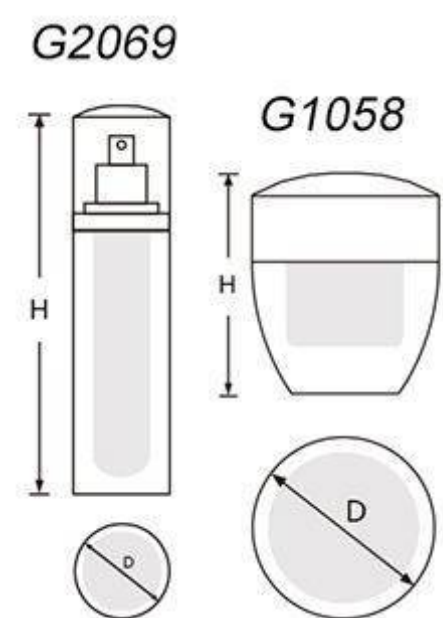

*Waist-shaped Acrylic Jar*

*Waist-shaped Acrylic Airless Bottle*

Item	Capacity	Height(H)	Diameter(D)	Material Science	
G1207	30g	55mm	62mm	Cap: ABS Inner Cap: ABS Jar: PMMA Bowl: PP Disc: PE	
	50g	62mm	69mm		
G2058	15ml	104mm	47mm	Bottom: ABS Bottle: PMMA Inner Bottle: PP Collar: ABS	
	30ml	130mm	47mm		
	50ml	168mm	47mm		

Drum-shaped Acrylic Jar with Convex Cap  
 Drum-shaped Acrylic Lotion Pump Bottle

Item	Capacity	Height(H)	Diameter(D)	Material Science
G1027	15g	40mm	62x62mm	Cap: PMMA Inner Cap: PP Jar: PMMA Bowl: PP Disc: PE
	30g	47mm	62x62mm	
	50g	54mm	70x70mm	
G2074	15ml	124mm	35mm	Cap: PMMA Bottle: PMMA Inner Bottle: PP Collar: ABS Pump: Aluminium+PP
	30ml	163mm	35mm	
	50ml	176mm	32mm	
	120ml	177mm	32mm	
	140ml	197mm	46.2mm	

# PARCO-PACK GmbH - Konstanz

Round Acrylic Jar

Square Acrylic Lotion Pump Bottle

Item	Capacity	Height(H)	Diameter(D)	Material Science
G1002	15g	41mm	61mm	Cap: PMMA Inner Cap: PP Jar: PMMA Bowl: PP Disc: PE
	30g	46.5mm	61mm	
	50g	53mm	69mm	
	100g	61mm	89mm	
	300g	79.5mm	112.5mm	
G2046	15ml	114.2mm	31.1x34mm	Cap: PMMA Bottle: PMMA Inner Bottle: PETG Collar: ABS Pump: Aluminium+PP
	30ml	158.9mm	31.1x34mm	
	60ml	161.5mm	46x39mm	

Acrylic Jar

Acrylic Lotion Pump Bottle

Item	Capacity	Height(H)	Diameter(D)	Material Science
G1058	15g	55mm	46mm	Cap: ABS Inner Cap: PP Top Article: PMMA Jar: PMMA Bowl: PP Disc: PE
	30g	61.5mm	52.5mm	
	50g	72mm	64mm	
	100g	85mm	77mm	
G2069	15ml	115.1mm	33mm	Cap: PMMA Top Article: PMMA Bottle: PMMA Inner Bottle: PETG/PP Pump: Aluminium+PP
	30ml	160mm	33mm	
	50ml	177.3mm	33mm	