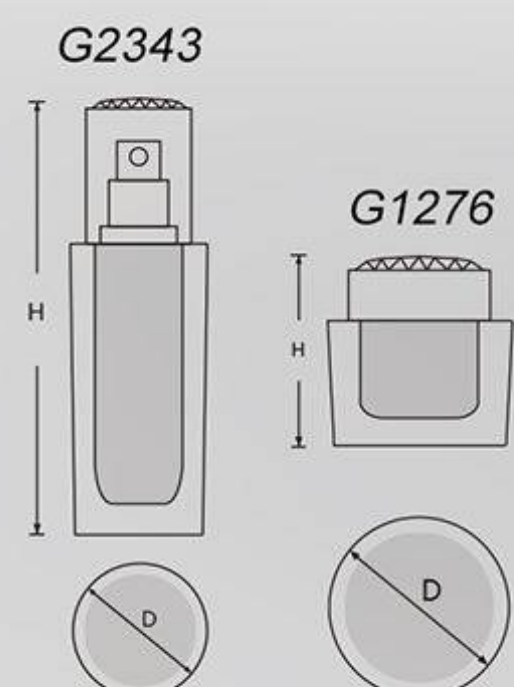

# PRODUCTS SERIES

Item	Capacity	Height(H)	Diameter(D)	Material Science
G1231	15g	48mm	59mm	Cap: ABS Jar: ABS Bowl: PP Disc: PE
	50g	58mm	59mm	
G2078	30ml	108mm	48mm	Cap: ABS Inner Cap: PP Bottle: AS Collar: ABS Dropper: Aluminum+PP +Silica gel
	50ml	123mm	48mm	

*Square Acrylic Jar*

*Square Acrylic Lotion Pump Bottle*

Item	Capacity	Height(H)	Diameter(D)	Material Science
G1276	30g	62mm	65mm	Cap: ABS Top Flake: PMMA Jar: PMMA Bowl: PP Disc: PE
	50g	71mm	71mm	
G2343	15ml	107mm	37mm	Cap: ABS Top Flake: PMMA Collar: ABS Bottle: PMMA Inner Bottle: PP Pump: Aluminum+PP
	30ml	137mm	37mm	
	50ml	172mm	37mm	
	80ml	179mm	42mm	
	100ml	205mm	42mm	

Special Acrylic Jar

Unique Lotion Pump Bottle

Item	Capacity	Height(H)	Diameter(D)	Material Science
G2348	15ml	102mm	39mm	Cap: PP Bottle: MS Inner Bottle: PP Pump: PP
	30ml	129mm	40mm	
	50ml	161mm	40mm	
	100ml	171mm	44mm	
G1279	30g	62mm	63mm	Cap: ABS Inner Cap: PP Jar: MS Bowl: PP Disc: PE
	50g	70mm	63mm	

ABS Jar

ABS Lotion Pump Bottle

Item	Capacity	Height(H)	Diameter(D)	Material Science
G1044	15g	57mm	61x54mm	Cap: ABS Inner Cap: PP Top Article: PMMA Jar: ABS Bowl: PP Base: ABS Disc: PE
	30g	57mm	61x54mm	
	50g	65.8mm	70.1x62.1mm	
G2054	40ml	135mm	45.5x39.5mm	Cap: ABS Bottle: ABS Inner Bottle: PP Pump: Aluminium+PP Base: ABS
	80ml	194mm	60x47mm	
	130ml	194mm	60x47mm	