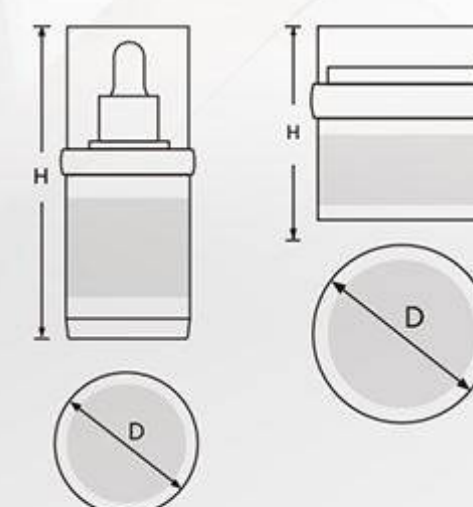

# PRODUCTS SERIES

Item	Capacity	Height(H)	Diameter(D)	Material Science
G1231	15g	48mm	59mm	Cap: ABS Jar: ABS Bowl: PP Disc: PE
	50g	58mm	59mm	
G2078	30ml	108mm	48mm	Cap: ABS Inner Cap: PP Bottle: AS Collar: ABS Dropper: Aluminum+PP +Silica gel
	50ml	123mm	48mm	

*Square Acrylic Jar*

*Square Acrylic Lotion Pump Bottle*

Item	Capacity	Height(H)	Diameter(D)	Material Science
G1276	30g	62mm	65mm	Cap: ABS Top Flake: PMMA Jar: PMMA Bowl: PP Disc: PE
	50g	71mm	71mm	
G2343	15ml	107mm	37mm	Cap: ABS Top Flake: PMMA Collar: ABS Bottle: PMMA Inner Bottle: PP Pump: Aluminum+PP
	30ml	137mm	37mm	
	50ml	172mm	37mm	
	80ml	179mm	42mm	
	100ml	205mm	42mm	

Special Acrylic Jar

Unique Lotion Pump Bottle

Item	Capacity	Height(H)	Diameter(D)	Material Science
G2348	15ml	102mm	39mm	Cap: PP Bottle: MS Inner Bottle: PP Pump: PP
	30ml	129mm	40mm	
	50ml	161mm	40mm	
	100ml	171mm	44mm	
G1279	30g	62mm	63mm	Cap: ABS Inner Cap: PP Jar: MS Bowl: PP Disc: PE
	50g	70mm	63mm	