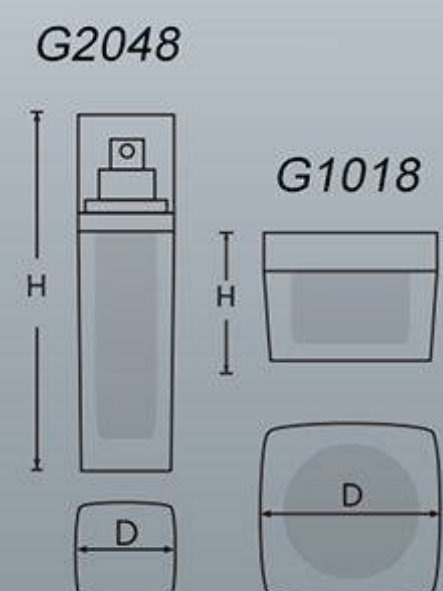

Acrylic Jar

Acrylic Lotion Pump Bottle

Item	Capacity	Height(H)	Diameter(D)	Material Science
G1058	15g	55mm	46mm	Cap: ABS Inner Cap: PP Top Article: PMMA Jar: PMMA Bowl: PP Disc: PE
	30g	61.5mm	52.5mm	
	50g	72mm	64mm	
	100g	85mm	77mm	
G2069	15ml	115.1mm	33mm	Cap: PMMA Top Article: PMMA Bottle: PMMA Inner Bottle: PETG/PP Pump: Aluminium+PP
	30ml	160mm	33mm	
	50ml	177.3mm	33mm	

Waist-shaped Acrylic Jar  
Round Acrylic Airless Bottle

Item	Capacity	Height(H)	Diameter(D)	Material Science
G1300	30ml	54mm	64mm	Cap: PMMA Inner Cap: PP Jar: PMMA Disc: PE
	50ml	61mm	70mm	
G2268	15ml	105mm	39mm	Cap: PMMA Bottle: PMMA Inner Bottle: PP Collar: ABS Pump: Aluminum+PP
	30ml	130mm	39mm	
	50ml	164mm	39mm	

G2268

G1300

*Square Acrylic Jar*

*Square Acrylic Airless Bottle*

Item	Capacity	Height(H)	Diameter(D)	Material Science
G1020	15g	46.7mm	61x61mm	Cap: ABS Inner Cap: PP Jar: PMMA Bowl: PP Disc: PE
	30g	49mm	61x61mm	
	50g	55mm	69x69mm	
	100g	73mm	87.1x87.1mm	
G2041	20ml	123mm	37.2x37.2mm	Bottle: PMMA Inner Bottle: PP Collar: ABS Button: ABS
	30ml	143mm	37.2x37.2mm	
	40ml	163mm	37.2x37.2mm	
	50ml	179.5mm	37.2x37.2mm	

*Square Acrylic Jar*

*Square Acrylic Lotion Pump Bottle*

Item	Capacity	Height(H)	Diameter(D)	Material Science
G2048	15ml	112.5mm	31x34mm	Cap: PMMA Bottle: PMMA
	30ml	158mm	31x34mm	Inner Bottle: PETG/PP Pump: Aluminium + PP
	5g	27.7mm	35.2x35.2mm	
G1018	10g	33.5mm	42x42mm	
	15g	39mm	60x60mm	Cap: PMMA/ABS Inner cap: PP
	30g	43mm	60x60mm	Jar: PMMA Bowl: PP Disc: PE
	50g	47mm	68x68mm	
	100g	60mm	85x85mm	