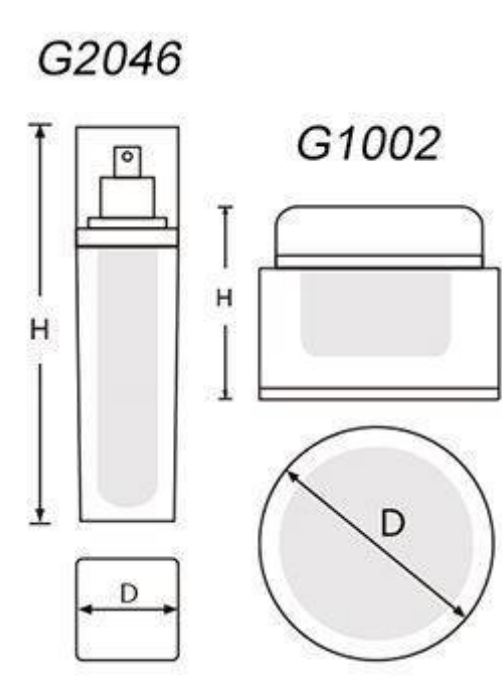

*Waist-shaped Acrylic Jar*

*Waist-shaped Acrylic Airless Bottle*

Item	Capacity	Height(H)	Diameter(D)	Material Science	
G1207	30g	55mm	62mm	Cap: ABS Inner Cap: ABS Jar: PMMA Bowl: PP Disc: PE	
	50g	62mm	69mm		
G2058	15ml	104mm	47mm	Bottom: ABS Bottle: PMMA Inner Bottle: PP Collar: ABS	
	30ml	130mm	47mm		
	50ml	168mm	47mm		

Drum-shaped Acrylic Jar with Convex Cap  
 Drum-shaped Acrylic Lotion Pump Bottle

Item	Capacity	Height(H)	Diameter(D)	Material Science
G1027	15g	40mm	62x62mm	Cap: PMMA Inner Cap: PP Jar: PMMA Bowl: PP Disc: PE
	30g	47mm	62x62mm	
	50g	54mm	70x70mm	
G2074	15ml	124mm	35mm	Cap: PMMA Bottle: PMMA Inner Bottle: PP Collar: ABS Pump: Aluminium+PP
	30ml	163mm	35mm	
	50ml	176mm	32mm	
	120ml	177mm	32mm	
	140ml	197mm	46.2mm	

# PARCO-PACK GmbH - Konstanz

Round Acrylic Jar

Square Acrylic Lotion Pump Bottle

Item	Capacity	Height(H)	Diameter(D)	Material Science
G1002	15g	41mm	61mm	Cap: PMMA Inner Cap: PP Jar: PMMA Bowl: PP Disc: PE
	30g	46.5mm	61mm	
	50g	53mm	69mm	
	100g	61mm	89mm	
	300g	79.5mm	112.5mm	
G2046	15ml	114.2mm	31.1x34mm	Cap: PMMA Bottle: PMMA Inner Bottle: PETG Collar: ABS Pump: Aluminium+PP
	30ml	158.9mm	31.1x34mm	
	60ml	161.5mm	46x39mm	

Acrylic Jar

Acrylic Lotion Pump Bottle

Item	Capacity	Height(H)	Diameter(D)	Material Science
G1058	15g	55mm	46mm	Cap: ABS Inner Cap: PP Top Article: PMMA Jar: PMMA Bowl: PP Disc: PE
	30g	61.5mm	52.5mm	
	50g	72mm	64mm	
	100g	85mm	77mm	
G2069	15ml	115.1mm	33mm	Cap: PMMA Top Article: PMMA Bottle: PMMA Inner Bottle: PETG/PP Pump: Aluminium+PP
	30ml	160mm	33mm	
	50ml	177.3mm	33mm	