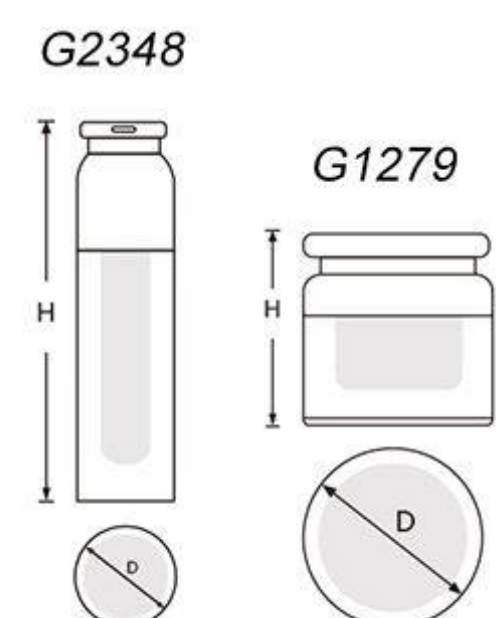

# PRODUCTS SERIES

Item	Capacity	Height(H)	Diameter(D)	Material Science
G1231	15g	48mm	59mm	Cap: ABS Jar: ABS Bowl: PP Disc: PE
	50g	58mm	59mm	
G2078	30ml	108mm	48mm	Cap: ABS Inner Cap: PP Bottle: AS Collar: ABS Dropper: Aluminum+PP +Silica gel
	50ml	123mm	48mm	

*Square Acrylic Jar*

*Square Acrylic Lotion Pump Bottle*

Item	Capacity	Height(H)	Diameter(D)	Material Science
G1276	30g	62mm	65mm	Cap: ABS Top Flake: PMMA Jar: PMMA Bowl: PP Disc: PE
	50g	71mm	71mm	
G2343	15ml	107mm	37mm	Cap: ABS Top Flake: PMMA Collar: ABS Bottle: PMMA Inner Bottle: PP Pump: Aluminum+PP
	30ml	137mm	37mm	
	50ml	172mm	37mm	
	80ml	179mm	42mm	
	100ml	205mm	42mm	

Special Acrylic Jar

Unique Lotion Pump Bottle

Item	Capacity	Height(H)	Diameter(D)	Material Science
G2348	15ml	102mm	39mm	Cap: PP Bottle: MS Inner Bottle: PP Pump: PP
	30ml	129mm	40mm	
	50ml	161mm	40mm	
	100ml	171mm	44mm	
G1279	30g	62mm	63mm	Cap: ABS Inner Cap: PP Jar: MS Bowl: PP Disc: PE
	50g	70mm	63mm	

ABS Jar

ABS Lotion Pump Bottle

Item	Capacity	Height(H)	Diameter(D)	Material Science
G1044	15g	57mm	61x54mm	Cap: ABS Inner Cap: PP Top Article: PMMA Jar: ABS Bowl: PP Base: ABS Disc: PE
	30g	57mm	61x54mm	
	50g	65.8mm	70.1x62.1mm	
G2054	40ml	135mm	45.5x39.5mm	Cap: ABS Bottle: ABS Inner Bottle: PP Pump: Aluminium+PP Base: ABS
	80ml	194mm	60x47mm	
	130ml	194mm	60x47mm	