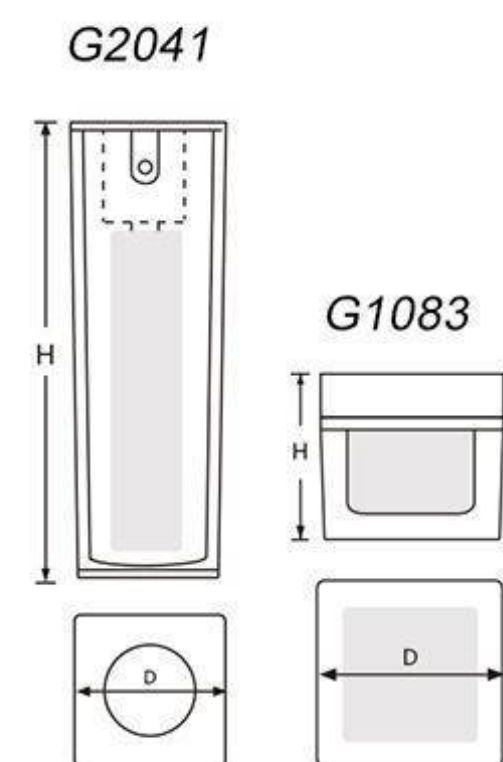

*Square Acrylic Jar*

*Square Acrylic Lotion Pump Bottle*

Item	Capacity	Height(H)	Diameter(D)	Material Science
G1276	30g	62mm	65mm	Cap: ABS Top Flake: PMMA Jar: PMMA Bowl: PP Disc: PE
	50g	71mm	71mm	
G2343	15ml	107mm	37mm	Cap: ABS Top Flake: PMMA Collar: ABS Bottle: PMMA Inner Bottle: PP Pump: Aluminum+PP
	30ml	137mm	37mm	
	50ml	172mm	37mm	
	80ml	179mm	42mm	
	100ml	205mm	42mm	

Special Acrylic Jar

Unique Lotion Pump Bottle

Item	Capacity	Height(H)	Diameter(D)	Material Science
G2348	15ml	102mm	39mm	Cap: PP Bottle: MS Inner Bottle: PP Pump: PP
	30ml	129mm	40mm	
	50ml	161mm	40mm	
	100ml	171mm	44mm	
G1279	30g	62mm	63mm	Cap: ABS Inner Cap: PP Jar: MS Bowl: PP Disc: PE
	50g	70mm	63mm	

ABS Jar

ABS Lotion Pump Bottle

Item	Capacity	Height(H)	Diameter(D)	Material Science
G1044	15g	57mm	61x54mm	Cap: ABS Inner Cap: PP Top Article: PMMA Jar: ABS Bowl: PP Base: ABS Disc: PE
	30g	57mm	61x54mm	
	50g	65.8mm	70.1x62.1mm	
G2054	40ml	135mm	45.5x39.5mm	Cap: ABS Bottle: ABS Inner Bottle: PP Pump: Aluminium+PP Base: ABS
	80ml	194mm	60x47mm	
	130ml	194mm	60x47mm	

# PARCO-PACK GmbH - Konstanz

Square Acrylic Jar  
 Square Acrylic Bottle

Item	Capacity	Height(H)	Diameter(D)	Material Science
G1083	15g	33mm	58.6x58.6 mm	Cap: PMMA Inner Cap: PP Jar: PMMA Bowl: PP Disc: PE
	30g	38.5mm	58.6x58.6 mm	
	50g	50.5mm	68.5x68.5mm	
	80g	62mm	68.5x68.5mm	
G2041	15ml	100.3mm	38x38mm	Cap: ABS Bottom: PP Collar: ABS Bottle: PMMA Inner Bottle: PP
	30ml	129.2mm	38x38mm	
	50ml	166.7mm	38x38mm	
	100ml	187mm	42.9x42.9mm	