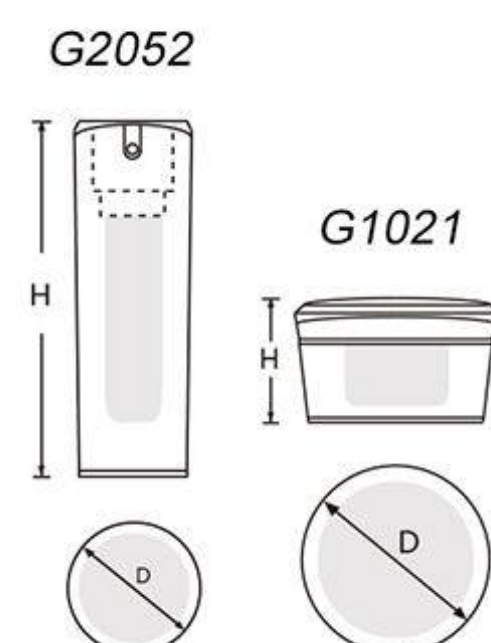

Round Jar  
Round Airless Bottle

Item	Capacity	Height(H)	Diameter(D)	Material Science
G1297	30g	66mm	58mm	Cap: PMMA Inner Cap: ABS Jar: ABS Bowl: PP Disc: PE
	50g	76.5mm	65mm	
G2298	30ml	123.1mm	41.7mm	Bottle: SAN Inner Bottle: PP Cap: PMMA Pump: Aluminium+PP
	50ml	153.6mm	41.7mm	

Eye-shaped Acrylic Jar

Eye-shaped Acrylic Lotion Pump Bottle

Item	Capacity	Height(H)	Diameter(D)	Material Science
G1026	5g	39mm	51.5x44.5mm	Cap: PMMA Inner Cap: PP Top Article: PMMA Jar: PMMA Bowl: PP Disc: PE
	10g	39mm	51.5x44.5mm	
	15g	50mm	69.5x59.5mm	
	30g	55mm	69.5x59.5mm	
	50g	59.3mm	78x67.2mm	
G2053	30ml	115.3mm	47.4x34.1mm	Cap: ABS Top Article: PMMA Bottle: PMMA Inner Bottle: PP Pump: Aluminium+PP
	60ml	168.3mm	47.4x32.5mm	
	100ml	171.5mm	60.6x40mm	
	120ml	187mm	60x40mm	

# PARCO-PACK GmbH - Konstanz

*Tapered Acrylic Jar*

*Round Acrylic Lotion Pump Bottle*

Item	Capacity	Height(H)	Diameter(D)	Material Science
G1021	15g	42.6mm	66.8mm	Cap: PMMA Inner Cap: ABS Jar: PMMA Bowl: PP Disc: PE
	30g	47.3mm	66.8mm	
	50g	51.5mm	75.1mm	
G2052	40ml	117mm	37.8mm	Bottom: ABS Collar: ABS Bottle: PMMA Inner Bottle: PP
	60ml	153mm	37.8mm	
	80ml	138mm	45.5mm	
	100ml	179mm	45.5mm	

*Waist-shaped Acrylic Jar*

*Waist-shaped Acrylic Airless Bottle*

Item	Capacity	Height(H)	Diameter(D)	Material Science	
G1207	30g	55mm	62mm	Cap: ABS Inner Cap: ABS Jar: PMMA Bowl: PP Disc: PE	
	50g	62mm	69mm		
G2058	15ml	104mm	47mm	Bottom: ABS Bottle: PMMA Inner Bottle: PP Collar: ABS	
	30ml	130mm	47mm		
	50ml	168mm	47mm		