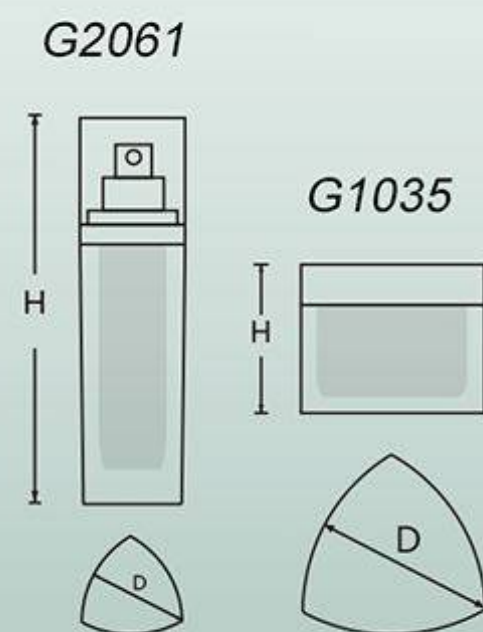

*Square Acrylic Jar*

*Square Acrylic Lotion Pump Bottle*

Item	Capacity	Height(H)	Diameter(D)	Material Science
G1276	30g	62mm	65mm	Cap: ABS Top Flake: PMMA Jar: PMMA Bowl: PP Disc: PE
	50g	71mm	71mm	
G2343	15ml	107mm	37mm	Cap: ABS Top Flake: PMMA Collar: ABS Bottle: PMMA Inner Bottle: PP Pump: Aluminum+PP
	30ml	137mm	37mm	
	50ml	172mm	37mm	
	80ml	179mm	42mm	
	100ml	205mm	42mm	

G2268

G1300

*Square Acrylic Jar*

*Square Acrylic Airless Bottle*

Item	Capacity	Height(H)	Diameter(D)	Material Science
G1020	15g	46.7mm	61x61mm	Cap: ABS Inner Cap: PP Jar: PMMA Bowl: PP Disc: PE
	30g	49mm	61x61mm	
	50g	55mm	69x69mm	
	100g	73mm	87.1x87.1mm	
G2041	20ml	123mm	37.2x37.2mm	Bottle: PMMA Inner Bottle: PP Collar: ABS Button: ABS
	30ml	143mm	37.2x37.2mm	
	40ml	163mm	37.2x37.2mm	
	50ml	179.5mm	37.2x37.2mm	

*Square Acrylic Jar*

*Square Acrylic Lotion Pump Bottle*

Item	Capacity	Height(H)	Diameter(D)	Material Science
G2048	15ml	112.5mm	31x34mm	Cap: PMMA Bottle: PMMA
	30ml	158mm	31x34mm	Inner Bottle: PETG/PP Pump: Aluminium + PP
	5g	27.7mm	35.2x35.2mm	
G1018	10g	33.5mm	42x42mm	
	15g	39mm	60x60mm	Cap: PMMA/ABS Inner cap: PP
	30g	43mm	60x60mm	Jar: PMMA Bowl: PP Disc: PE
	50g	47mm	68x68mm	
	100g	60mm	85x85mm	

# PARCO-PACK GmbH - Konstanz

Triangle-shaped Acrylic Jar

Triangle-shaped Acrylic Lotion Pump Bottle

Item	Capacity	Height(H)	Diameter(D)	Material Science
G1035	5g	29.6mm	42x42mm	Cap: ABS Jar: PMMA Inner Cap: ABS Bowl: PP Disc: PE
	10g	33.3mm	50.4x50.4mm	
	15g	34.5mm	66x66mm	
	30g	42mm	66x66mm	
	50g	47mm	73x73mm	
G2061	20ml	107mm	39x39mm	Cap: PMMA/ABS Bottle: PMMA Inner bottle: PETG/PP
	30ml	128.5mm	39x39mm	
	50ml	175mm	39x39mm	