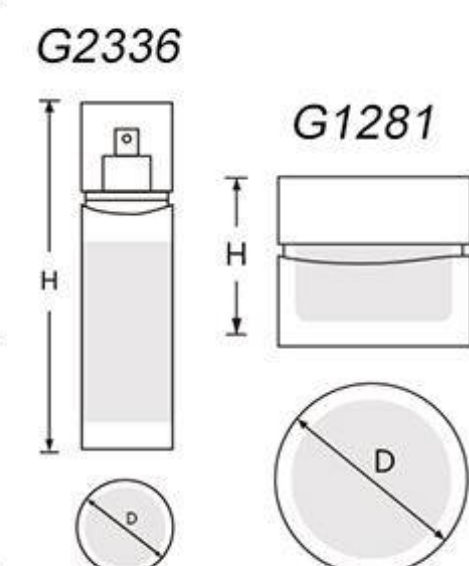

*Square Acrylic Jar*

*Square Acrylic Lotion Pump Bottle*

Item	Capacity	Height(H)	Diameter(D)	Material Science
G1276	30g	62mm	65mm	Cap: ABS Top Flake: PMMA Jar: PMMA Bowl: PP Disc: PE
	50g	71mm	71mm	
G2343	15ml	107mm	37mm	Cap: ABS Top Flake: PMMA Collar: ABS Bottle: PMMA Inner Bottle: PP Pump: Aluminum+PP
	30ml	137mm	37mm	
	50ml	172mm	37mm	
	80ml	179mm	42mm	
	100ml	205mm	42mm	

Round Acrylic Jar  
Rotary Acrylic Airless Bottle

Item	Capacity	Height(H)	Diameter(D)	Material Science
G1180	15g	43mm	61mm	Cap: ABS Inner Cap: PP Jar: PMMA Bowl: PP Disc: PE
	30g	51mm	61mm	
	50g	56mm	69mm	
	70g	61mm	70mm	
	100g	62mm	89mm	
	200g	90mm	90mm	
G2003	15ml	92.1mm	36.3mm	Cap: ABS Bottle: PMMA Inner Bottle: PP
	30ml	120.5mm	36.3mm	
	50ml	157.5mm	36.3mm	

Round Acrylic Jar  
Round Airless Bottle

Item	Capacity	Height(H)	Diameter(D)	Material Science
G1050	15g	59mm	54mm	Cap: PMMA Collar: ABS Pump: PP Jar: PMMA Bowl: PP
	30g	70mm	54mm	
	50g	74mm	63mm	
G2330	15ml	115mm	32mm	Cap: PMMA Bottle: PMMA Collar: ABS Inner Bottle: PP
	30ml	142mm	32mm	
	50ml	153mm	38mm	
	80ml	184mm	42mm	
	100ml	184mm	42mm	
	120ml	187mm	47mm	

Round Acrylic Jar

Round Acrylic Lotion Pump Bottle

Item	Capacity	Height(H)	Diameter(D)	Material Science
G1281	15g	58mm	49.8mm	Cap: PMMA Inner Cap: PP
	30g	58mm	53.3mm	Jar: PMMA Collar: ABS Bowl: PP Disc: PE
	50g	58mm	58.8mm	
G2336	30g	127mm	37mm	Cap: PMMA Bottle: PMMA Inner Bottle: PET
	50g	161mm	37mm	Collar: ABS Pump: Aluminium+PP