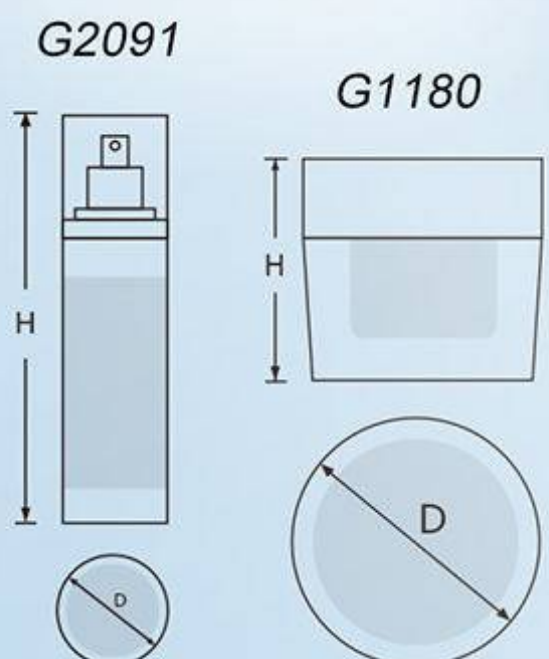

Item	Capacity	Height(H)	Diameter(D)	Material Science
G1180	15g	43mm	61mm	Cap: ABS Jar: PMMA Inner Cap: PP Bowl: PP Disc: PE
	30g	51mm	61mm	
	50g	56mm	69mm	
	70g	61mm	70mm	
	100g	62mm	89mm	
	200g	90mm	90mm	
G2091	15ml	110mm	32mm	Cap: PMMA Bottle: PMMA Inner Bottle: PETG/PP Pump: Aluminium+PP
	30ml	154mm	32mm	
	50ml	172mm	32mm