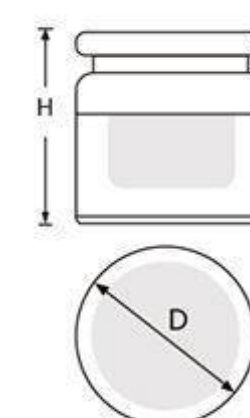

Acrylic Jar

Acrylic Lotion Pump Bottle

Item	Capacity	Height(H)	Diameter(D)	Material Science
G1058	15g	55mm	46mm	Cap: ABS Inner Cap: PP Top Article: PMMA Jar: PMMA Bowl: PP Disc: PE
	30g	61.5mm	52.5mm	
	50g	72mm	64mm	
	100g	85mm	77mm	
G2069	15ml	115.1mm	33mm	Cap: PMMA Top Article: PMMA Bottle: PMMA Inner Bottle: PETG/PP Pump: Aluminium+PP
	30ml	160mm	33mm	
	50ml	177.3mm	33mm	

Waist-shaped Acrylic Jar  
Round Acrylic Airless Bottle

Item	Capacity	Height(H)	Diameter(D)	Material Science
G1300	30ml	54mm	64mm	Cap: PMMA Inner Cap: PP Jar: PMMA Disc: PE
	50ml	61mm	70mm	
G2268	15ml	105mm	39mm	Cap: PMMA Bottle: PMMA Inner Bottle: PP Collar: ABS Pump: Aluminum+PP
	30ml	130mm	39mm	
	50ml	164mm	39mm	

G2268

G1300

*Square Acrylic Jar*

*Square Acrylic Airless Bottle*

Item	Capacity	Height(H)	Diameter(D)	Material Science
G1020	15g	46.7mm	61x61mm	Cap: ABS Inner Cap: PP Jar: PMMA Bowl: PP Disc: PE
	30g	49mm	61x61mm	
	50g	55mm	69x69mm	
	100g	73mm	87.1x87.1mm	
G2041	20ml	123mm	37.2x37.2mm	Bottle: PMMA Inner Bottle: PP Collar: ABS Button: ABS
	30ml	143mm	37.2x37.2mm	
	40ml	163mm	37.2x37.2mm	
	50ml	179.5mm	37.2x37.2mm	

*Square Acrylic Jar*

*Square Acrylic Lotion Pump Bottle*

Item	Capacity	Height(H)	Diameter(D)	Material Science
G2048	15ml	112.5mm	31x34mm	Cap: PMMA Bottle: PMMA
	30ml	158mm	31x34mm	Inner Bottle: PETG/PP Pump: Aluminium + PP
	5g	27.7mm	35.2x35.2mm	
G1018	10g	33.5mm	42x42mm	
	15g	39mm	60x60mm	Cap: PMMA/ABS Inner cap: PP
	30g	43mm	60x60mm	Jar: PMMA Bowl: PP Disc: PE
	50g	47mm	68x68mm	
	100g	60mm	85x85mm	