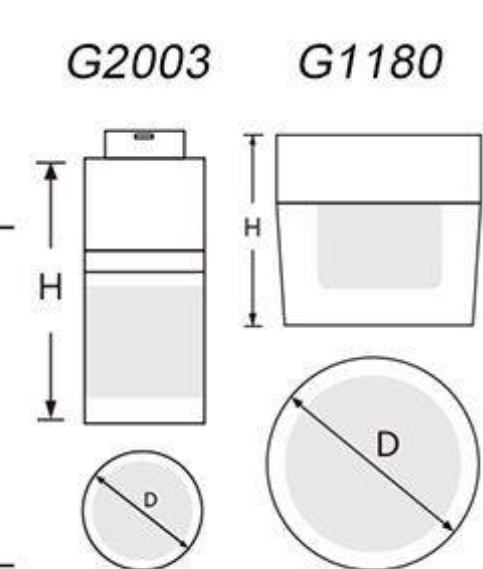

*Square Acrylic Jar*

*Square Acrylic Lotion Pump Bottle*

Item	Capacity	Height(H)	Diameter(D)	Material Science
G1276	30g	62mm	65mm	Cap: ABS Top Flake: PMMA Jar: PMMA Bowl: PP Disc: PE
	50g	71mm	71mm	
G2343	15ml	107mm	37mm	Cap: ABS Top Flake: PMMA Collar: ABS Bottle: PMMA Inner Bottle: PP Pump: Aluminum+PP
	30ml	137mm	37mm	
	50ml	172mm	37mm	
	80ml	179mm	42mm	
	100ml	205mm	42mm	

Square PP Jar  
Square PP Bottle

Item	Capacity	Height(H)	Diameter(D)	Material Science
G1274	30g	46mm	56mmx62mm	Cap: PP Jar: PP Disc: PE
	50g	52mm	62mmx69mm	
G2341	15ml	113mm	31mmx34mm	Cap: PP Bottle: PP Collar: ABS Pump: Aluminium+PP
	30ml	133mm	31mmx34mm	
	60ml	150mm	36mmx40mm	
	120ml	164mm	41mmx46mm	

# PARCO-PACK GmbH - Konstanz

Egg-shaped Acrylic Jar

Egg-shaped Acrylic Lotion Pump Bottle

Item	Capacity	Height(H)	Diameter(D)	Material Science
G1037	15g	55mm	58x52mm	Cap: PMMA Inner Cap: PP Top Article: ABS Jar: PMMA Bowl: PP Disc: PE
	30g	59.5mm	68x61mm	
	50g	69.5mm	76x71mm	
G2063	40ml	128mm	50.2x41.5mm	Cap: PMMA Top Article: ABS Bottle: PMMA Inner Bottle: PP Pump: Aluminium+PP
	60ml	157mm	50.2x41.5mm	
	80ml	178mm	50.2x41.5mm	
	100ml	195mm	63x51.5mm	
	120ml	212mm	63x51.5mm	
	150ml	225mm	63x51.5mm	

Round Acrylic Jar  
Rotary Acrylic Airless Bottle

Item	Capacity	Height(H)	Diameter(D)	Material Science
G1180	15g	43mm	61mm	Cap: ABS Inner Cap: PP Jar: PMMA Bowl: PP Disc: PE
	30g	51mm	61mm	
	50g	56mm	69mm	
	70g	61mm	70mm	
	100g	62mm	89mm	
	200g	90mm	90mm	
G2003	15ml	92.1mm	36.3mm	Cap: ABS Bottle: PMMA Inner Bottle: PP
	30ml	120.5mm	36.3mm	
	50ml	157.5mm	36.3mm	