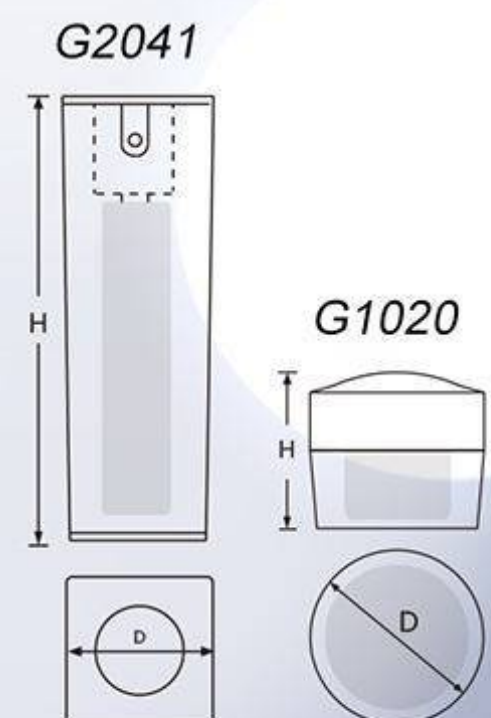

*Square Acrylic Jar*

*Square Acrylic Lotion Pump Bottle*

Item	Capacity	Height(H)	Diameter(D)	Material Science
G1276	30g	62mm	65mm	Cap: ABS Top Flake: PMMA Jar: PMMA Bowl: PP Disc: PE
	50g	71mm	71mm	
G2343	15ml	107mm	37mm	Cap: ABS Top Flake: PMMA Collar: ABS Bottle: PMMA Inner Bottle: PP Pump: Aluminum+PP
	30ml	137mm	37mm	
	50ml	172mm	37mm	
	80ml	179mm	42mm	
	100ml	205mm	42mm	

Waist-shaped Acrylic Jar  
Round Acrylic Airless Bottle

Item	Capacity	Height(H)	Diameter(D)	Material Science
G1300	30ml	54mm	64mm	Cap: PMMA Inner Cap: PP Jar: PMMA Disc: PE
	50ml	61mm	70mm	
G2268	15ml	105mm	39mm	Cap: PMMA Bottle: PMMA Inner Bottle: PP Collar: ABS Pump: Aluminum+PP
	30ml	130mm	39mm	
	50ml	164mm	39mm	

G2268

G1300

*Square Acrylic Jar*

*Square Acrylic Airless Bottle*

Item	Capacity	Height(H)	Diameter(D)	Material Science
G1020	15g	46.7mm	61x61mm	Cap: ABS Inner Cap: PP Jar: PMMA Bowl: PP Disc: PE
	30g	49mm	61x61mm	
	50g	55mm	69x69mm	
	100g	73mm	87.1x87.1mm	
G2041	20ml	123mm	37.2x37.2mm	Bottle: PMMA Inner Bottle: PP Collar: ABS Button: ABS
	30ml	143mm	37.2x37.2mm	
	40ml	163mm	37.2x37.2mm	
	50ml	179.5mm	37.2x37.2mm	

*Square Acrylic Jar*

*Square Acrylic Lotion Pump Bottle*

Item	Capacity	Height(H)	Diameter(D)	Material Science
G2048	15ml	112.5mm	31x34mm	Cap: PMMA Bottle: PMMA
	30ml	158mm	31x34mm	Inner Bottle: PETG/PP Pump: Aluminium + PP
	5g	27.7mm	35.2x35.2mm	
G1018	10g	33.5mm	42x42mm	
	15g	39mm	60x60mm	Cap: PMMA/ABS Inner cap: PP
	30g	43mm	60x60mm	Jar: PMMA Bowl: PP Disc: PE
	50g	47mm	68x68mm	
	100g	60mm	85x85mm	