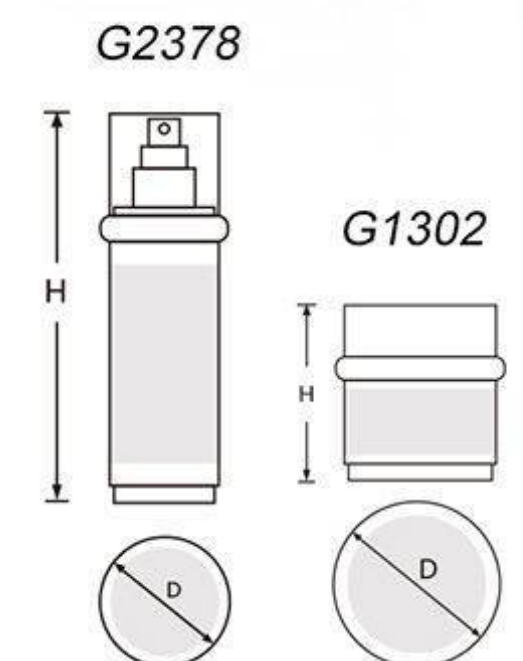

Round Acrylic Jar  
Round Airless Bottle

Item	Capacity	Height(H)	Diameter(D)	Material Science
G1050	15g	59mm	54mm	Cap: PMMA Collar: ABS Pump: PP Jar: PMMA Bowl: PP
	30g	70mm	54mm	
	50g	74mm	63mm	
G2330	15ml	115mm	32mm	Cap: PMMA Bottle: PMMA Collar: ABS Inner Bottle: PP
	30ml	142mm	32mm	
	50ml	153mm	38mm	
	80ml	184mm	42mm	
	100ml	184mm	42mm	
	120ml	187mm	47mm	

Round Acrylic Jar

Round Acrylic Lotion Pump Bottle

Item	Capacity	Height(H)	Diameter(D)	Material Science
G1281	15g	58mm	49.8mm	Cap: PMMA Inner Cap: PP
	30g	58mm	53.3mm	Jar: PMMA Collar: ABS Bowl: PP Disc: PE
	50g	58mm	58.8mm	
G2336	30g	127mm	37mm	Cap: PMMA Bottle: PMMA Inner Bottle: PET
	50g	161mm	37mm	Collar: ABS Pump: Aluminium+PP

Round Acrylic Jar

Round Acrylic Airless Bottle

Item	Capacity	Height(H)	Diameter(D)	Material Science
G1302	15g	56mm	56mm	Cap: ABS Inner Cap: PP Jar: PMMA Bowl: PP Collar: ABS Base: ABS Disc: PE
	30g	63mm	56mm	
	50g	72mm	72mm	
G2378	30ml	123mm	45mm	Cap: ABS Inner Cap: PP Bottle: PMMA Inner Bottle: PP Collar: ABS Base: ABS Pump: Aluminium+PP
	50ml	148mm	45mm	
	100ml	169mm	53mm	
	120ml	194mm	53mm	

Round Jar  
Round Airless Bottle

Item	Capacity	Height(H)	Diameter(D)	Material Science
G1297	30g	66mm	58mm	Cap: PMMA Inner Cap: ABS Jar: ABS Bowl: PP Disc: PE
	50g	76.5mm	65mm	
G2298	30ml	123.1mm	41.7mm	Bottle: SAN Inner Bottle: PP Cap: PMMA Pump: Aluminium+PP
	50ml	153.6mm	41.7mm	