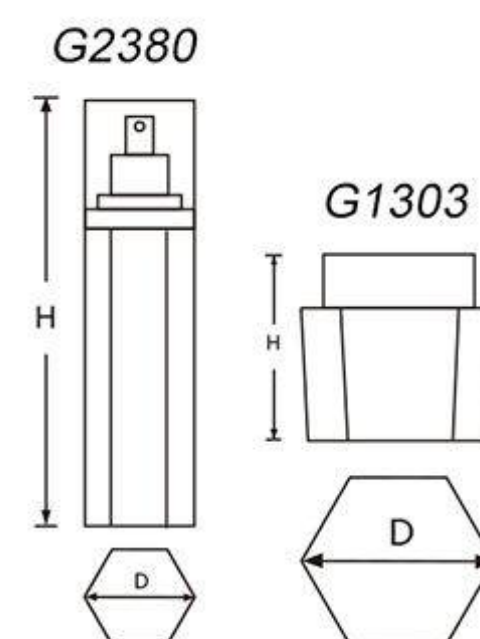

Round Acrylic Jar  
Round Airless Bottle

Item	Capacity	Height(H)	Diameter(D)	Material Science
G1002	15g	41mm	61mm	Cap: PMMA Inner cap: PP Jar: PMMA Bowl: PP Disc: PE
	30g	46.5mm	61mm	
	50g	53mm	69mm	
	100g	61mm	89mm	
	300g	79.5mm	112.5mm	
G2197	20ml	112.4mm	30mm	Cap: PMMA Bottle: AS Inner Bottle: PP Collar: ABS Pump: Aluminium+PP
	30ml	141mm	30mm	
	50ml	158mm	30mm	

# PARCO-PACK GmbH - Konstanz

*Dome-shaped Acrylic Jar*

*Dome-shaped Lotion Pump Bottle*

Item	Capacity	Height(H)	Diameter(D)	Material Science
G1055	15g	56mm	61mm	Cap: PMMA Top Article: PMMA Jar: PMMA Bowl: PP Disc: PE
	30g	61mm	61mm	
	50g	69mm	69mm	
G2069	15ml	115.1mm	33mm	Cap: PMMA Top Article: PMMA Bottle: PMMA Inner Bottle: PP
	30ml	160mm	33mm	
	50ml	177.3mm	33mm	

*Tapered Acrylic Jar*

*Tapered Acrylic Lotion Pump Bottle*

Item	Capacity	Height(H)	Diameter(D)	Material Science
G1022	5g	28mm	37mm	Cap: PMMA Inner Cap: PP Jar: PMMA Bowl: PP Disc: PE
	15g	40.5mm	67.8mm	
	30g	44.6mm	67.8mm	
	50g	49.6mm	76.1mm	
G2051	30ml	135mm	40mm	Cap: PMMA Bottle: PMMA Inner Bottle: PP Pump: Aluminium+PP
	50ml	156.5mm	40mm	
	80ml	139.3mm	49mm	
	120ml	182.4mm	49mm	

# PARCO-PACK GmbH - Konstanz

Hexagon Acrylic jar

Hexagon Acrylic Lotion Pump Bottle

Item	Capacity	Height(H)	Diameter(D)	Material Science
G1303	30g	51mm	68mm	Cap: ABS Jar: PMMA Bowl: PP Disc: PE
	50g	60mm	77.5mm	
G2380	30ml	125.4mm	52mm	Cap:ABS Collar:ABS Bottle:PMMA Inner Bottle:PP Pump:Aluminum+PP
	50ml	163.7mm	43.3mm	