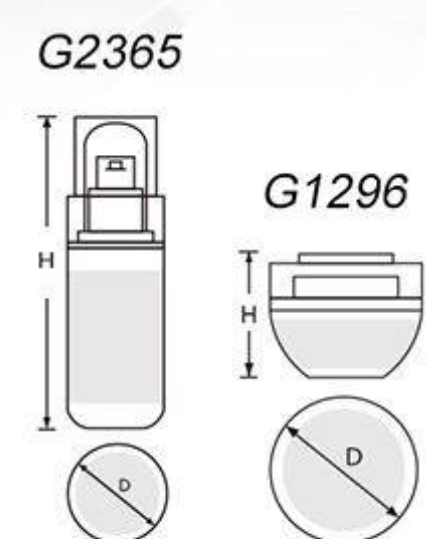

Tun-Shaped Glass Jar
Tun-Shaped Glass Bottle

Item	Capacity	Height(H)	Diameter(D)	Material Science
G1294	30g	49mm	50.8mm	Cap: ABS Jar: Glass
	50g	59mm	59.5mm	
	100g	74mm	74mm	
G2364	30ml	110mm	36mm	Cap: ABS Bottle: Glass Pump: Aluminium+PP
	120ml	141mm	48.5mm	

PARCO-PACK GmbH - Konstanz

Round Glass Jar
Round Glass Bottle

Item	Capacity	Height(H)	Diameter(D)	Material Science
G1296	30g	50mm	68.5mm	Cap: MS Inner Cap: ABS Jar: Glass
	50g	60mm	68.5mm	
G2365	40ml	118mm	37mm	Cap: MS Bottle: Glass Pump: Aluminium+PP
	120ml	187mm	45mm	

Round Glass Jar
Round Glass Bottle

Item	Capacity	Height(H)	Diameter(D)	Material Science
G1293	50g	50mm	65.6mm	Cap: MS Inner Cap: ABS Jar: GLASS
	30ml	95mm	36.5mm	
G2363	40ml	110mm	36.5mm	Cap: MS Inner Cap: ABS Bottle: Glass Pump: Aluminium+PP
	100ml	174mm	40.5mm	
	120ml	189mm	40.5mm	

Item	Capacity	Height(H)	Diameter(D)	Material Science
G1288	5g	29mm	35.8mm	Cap: Bakelite Jar: Glass
	10g	29.5mm	40mm	
	30g	39mm	51mm	
	50g	46.5mm	56.5mm	
	200g	108mm	61mm	

Violet Dropper Bottle

Item	Capacity	Height(H)	Diameter(D)	Material Science
G2350	10ml	87.5mm	25.5mm	Dropper: PP+Silica Gel Bottle: Glass
	20ml	98mm	30.5mm	
	50ml	129mm	36mm	
	60ml	136mm	37mm	
	100ml	148mm	44mm	