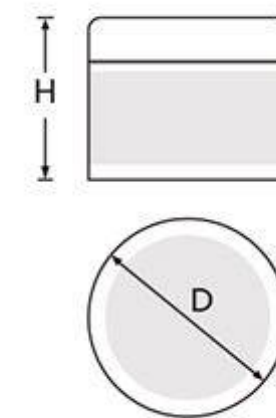

Round Glass Jar
Round Glass Bottle

Item	Capacity	Height(H)	Diameter(D)	Material Science
G1293	50g	50mm	65.6mm	Cap: MS Inner Cap: ABS Jar: GLASS
	30ml	95mm	36.5mm	
G2363	40ml	110mm	36.5mm	Cap: MS Inner Cap: ABS Bottle: Glass Pump: Aluminium+PP
	100ml	174mm	40.5mm	
	120ml	189mm	40.5mm	

Item	Capacity	Height(H)	Diameter(D)	Material Science
G1288	5g	29mm	35.8mm	Cap: Bakelite Jar: Glass
	10g	29.5mm	40mm	
	30g	39mm	51mm	
	50g	46.5mm	56.5mm	
	200g	108mm	61mm	

Violet Dropper Bottle

Item	Capacity	Height(H)	Diameter(D)	Material Science
G2350	10ml	87.5mm	25.5mm	Dropper: PP+Silica Gel Bottle: Glass
	20ml	98mm	30.5mm	
	50ml	129mm	36mm	
	60ml	136mm	37mm	
	100ml	148mm	44mm	

Item	Capacity	Height(H)	Diameter(D)	Material Science
G1289	15g	35mm	44mm	Cap: Bakelite Jar: Glass
	60g	59.5mm	59.5mm	
	100g	74mm	69mm	
	250g	102.5mm	69mm	
	500g	157.5mm	80mm	

Round Glass Jar

Item	Capacity	Height(H)	Diameter(D)	Material Science
G1158	10g	34mm	35mm	Cap: ABS Jar: Glass
	15g	35.5mm	43.5mm	
	30g	38mm	52mm	
	50g	45.5mm	57mm	
	100g	68.5mm	57.5mm	

Glass Lotion Pump Bottle

Item	Capacity	Height(H)	Diameter(D)	Material Science
G2361	50ml	118mm	36.5mm	Cap:AS Pump:PP Bottle:GLASS
	60ml	137mm	36.5mm	

Glass Dropper Bottle

Item	Capacity	Height(H)	Diameter(D)	Material Science
G2375	15ml	83mm	33mm	Dropper: Aluminum+PP +Silica gel Bottle: GLASS
	30ml	94mm	36.5mm	