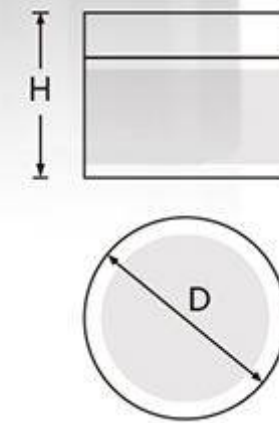

Round Glass Jar
Round Glass Bottle

Item	Capacity	Height(H)	Diameter(D)	Material Science
G1293	50g	50mm	65.6mm	Cap: MS Inner Cap: ABS Jar: GLASS
	30ml	95mm	36.5mm	
G2363	40ml	110mm	36.5mm	Cap: MS Inner Cap: ABS Bottle: Glass Pump: Aluminium+PP
	100ml	174mm	40.5mm	
	120ml	189mm	40.5mm	

Item	Capacity	Height(H)	Diameter(D)	Material Science
G1288	5g	29mm	35.8mm	Cap: Bakelite Jar: Glass
	10g	29.5mm	40mm	
	30g	39mm	51mm	
	50g	46.5mm	56.5mm	
	200g	108mm	61mm	

Violet Dropper Bottle

Item	Capacity	Height(H)	Diameter(D)	Material Science
G2350	10ml	87.5mm	25.5mm	Dropper: PP+Silica Gel Bottle: Glass
	20ml	98mm	30.5mm	
	50ml	129mm	36mm	
	60ml	136mm	37mm	
	100ml	148mm	44mm	

Item	Capacity	Height(H)	Diameter(D)	Material Science
G1289	15g	35mm	44mm	Cap: Bakelite Jar: Glass
	60g	59.5mm	59.5mm	
	100g	74mm	69mm	
	250g	102.5mm	69mm	
	500g	157.5mm	80mm	

Round Glass Jar

Item	Capacity	Height(H)	Diameter(D)	Material Science
G1158	10g	34mm	35mm	Cap: ABS Jar: Glass
	15g	35.5mm	43.5mm	
	30g	38mm	52mm	
	50g	45.5mm	57mm	
	100g	68.5mm	57.5mm	

Glass Lotion Pump Bottle

Item	Capacity	Height(H)	Diameter(D)	Material Science
G2361	50ml	118mm	36.5mm	Cap:AS Pump:PP Bottle:GLASS
	60ml	137mm	36.5mm	

Glass Dropper Bottle

Item	Capacity	Height(H)	Diameter(D)	Material Science
G2375	15ml	83mm	33mm	Dropper: Aluminum+PP +Silica gel Bottle: GLASS
	30ml	94mm	36.5mm	