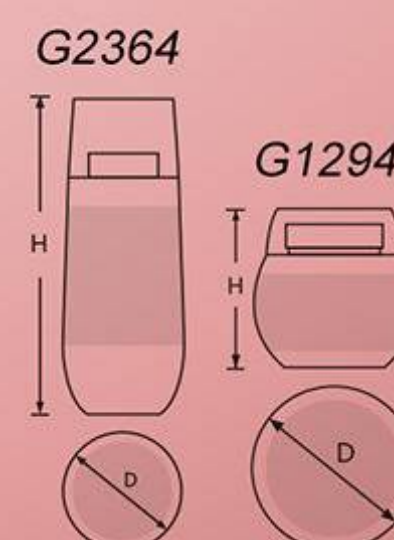

PARCO-PACK GmbH - Konstanz

Round Glass Jar

Round Glass Bottle

Item	Capacity	Height(H)	Diameter(D)	Material Science
G1295	20g	54.5mm	54mm	Cap: ABS Collar: ABS Jar: Glass
	30g	61mm	54.2mm	
	50g	66.5mm	61mm	
	100g	73mm	71.5mm	
G2076	30ml	114mm	40.8mm	Cap: ABS Bottle: Glass Dropper: Aluminium+PP +Silica gel
	50ml	139mm	41mm	
	100ml	158mm	50.8mm	
	120ml	183mm	50.8mm	

Tun-Shaped Glass Jar
Tun-Shaped Glass Bottle

Item	Capacity	Height(H)	Diameter(D)	Material Science
G1294	30g	49mm	50.8mm	Cap: ABS Jar: Glass
	50g	59mm	59.5mm	
	100g	74mm	74mm	
G2364	30ml	110mm	36mm	Cap: ABS Bottle: Glass Pump: Aluminium+PP
	120ml	141mm	48.5mm	

Round Glass Jar
Round Glass Bottle

Item	Capacity	Height(H)	Diameter(D)	Material Science
G1293	50g	50mm	65.6mm	Cap: MS Inner Cap: ABS Jar: GLASS
	30ml	95mm	36.5mm	
G2363	40ml	110mm	36.5mm	Cap: MS Inner Cap: ABS Bottle: Glass Pump: Aluminium+PP
	100ml	174mm	40.5mm	
	120ml	189mm	40.5mm	

Item	Capacity	Height(H)	Diameter(D)	Material Science
G1288	5g	29mm	35.8mm	Cap: Bakelite Jar: Glass
	10g	29.5mm	40mm	
	30g	39mm	51mm	
	50g	46.5mm	56.5mm	
	200g	108mm	61mm	

Violet Dropper Bottle

Item	Capacity	Height(H)	Diameter(D)	Material Science
G2350	10ml	87.5mm	25.5mm	Dropper: PP+Silica Gel Bottle: Glass
	20ml	98mm	30.5mm	
	50ml	129mm	36mm	
	60ml	136mm	37mm	
	100ml	148mm	44mm	