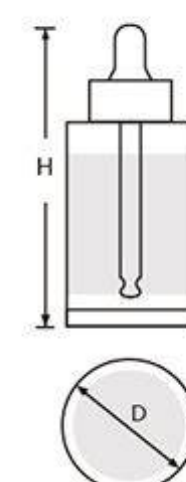

Round Glass Jar
Round Glass Bottle

Item	Capacity	Height(H)	Diameter(D)	Material Science
G1293	50g	50mm	65.6mm	Cap: MS Inner Cap: ABS Jar: GLASS
	30ml	95mm	36.5mm	
G2363	40ml	110mm	36.5mm	Cap: MS Inner Cap: ABS Bottle: Glass Pump: Aluminium+PP
	100ml	174mm	40.5mm	
	120ml	189mm	40.5mm	

Item	Capacity	Height(H)	Diameter(D)	Material Science
G1288	5g	29mm	35.8mm	Cap: Bakelite Jar: Glass
	10g	29.5mm	40mm	
	30g	39mm	51mm	
	50g	46.5mm	56.5mm	
	200g	108mm	61mm	

Violet Dropper Bottle

Item	Capacity	Height(H)	Diameter(D)	Material Science
G2350	10ml	87.5mm	25.5mm	Dropper: PP+Silica Gel Bottle: Glass
	20ml	98mm	30.5mm	
	50ml	129mm	36mm	
	60ml	136mm	37mm	
	100ml	148mm	44mm	

Item	Capacity	Height(H)	Diameter(D)	Material Science
G1289	15g	35mm	44mm	Cap: Bakelite Jar: Glass
	60g	59.5mm	59.5mm	
	100g	74mm	69mm	
	250g	102.5mm	69mm	
	500g	157.5mm	80mm	

Round Glass Jar

Item	Capacity	Height(H)	Diameter(D)	Material Science
G1158	10g	34mm	35mm	Cap: ABS Jar: Glass
	15g	35.5mm	43.5mm	
	30g	38mm	52mm	
	50g	45.5mm	57mm	
	100g	68.5mm	57.5mm	

Glass Lotion Pump Bottle

Item	Capacity	Height(H)	Diameter(D)	Material Science
G2361	50ml	118mm	36.5mm	Cap:AS Pump:PP Bottle:GLASS
	60ml	137mm	36.5mm	

Glass Dropper Bottle

Item	Capacity	Height(H)	Diameter(D)	Material Science
G2375	15ml	83mm	33mm	Dropper: Aluminum+PP +Silica gel Bottle: GLASS
	30ml	94mm	36.5mm	