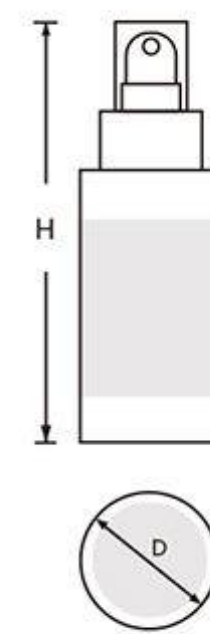

Round Glass Jar
Round Glass Bottle

Item	Capacity	Height(H)	Diameter(D)	Material Science
G1293	50g	50mm	65.6mm	Cap: MS Inner Cap: ABS Jar: GLASS
	30ml	95mm	36.5mm	
G2363	40ml	110mm	36.5mm	Cap: MS Inner Cap: ABS Bottle: Glass Pump: Aluminium+PP
	100ml	174mm	40.5mm	
	120ml	189mm	40.5mm	

Item	Capacity	Height(H)	Diameter(D)	Material Science
G1288	5g	29mm	35.8mm	Cap: Bakelite Jar: Glass
	10g	29.5mm	40mm	
	30g	39mm	51mm	
	50g	46.5mm	56.5mm	
	200g	108mm	61mm	

Violet Dropper Bottle

Item	Capacity	Height(H)	Diameter(D)	Material Science
G2350	10ml	87.5mm	25.5mm	Dropper: PP+Silica Gel Bottle: Glass
	20ml	98mm	30.5mm	
	50ml	129mm	36mm	
	60ml	136mm	37mm	
	100ml	148mm	44mm	

Item	Capacity	Height(H)	Diameter(D)	Material Science
G1289	15g	35mm	44mm	Cap: Bakelite Jar: Glass
	60g	59.5mm	59.5mm	
	100g	74mm	69mm	
	250g	102.5mm	69mm	
	500g	157.5mm	80mm	

Round Glass Jar

Item	Capacity	Height(H)	Diameter(D)	Material Science
G1158	10g	34mm	35mm	Cap: ABS Jar: Glass
	15g	35.5mm	43.5mm	
	30g	38mm	52mm	
	50g	45.5mm	57mm	
	100g	68.5mm	57.5mm	

Glass Lotion Pump Bottle

Item	Capacity	Height(H)	Diameter(D)	Material Science
G2361	50ml	118mm	36.5mm	Cap:AS Pump:PP Bottle:GLASS
	60ml	137mm	36.5mm	

Glass Dropper Bottle

Item	Capacity	Height(H)	Diameter(D)	Material Science
G2375	15ml	83mm	33mm	Dropper: Aluminum+PP +Silica gel Bottle: GLASS
	30ml	94mm	36.5mm	