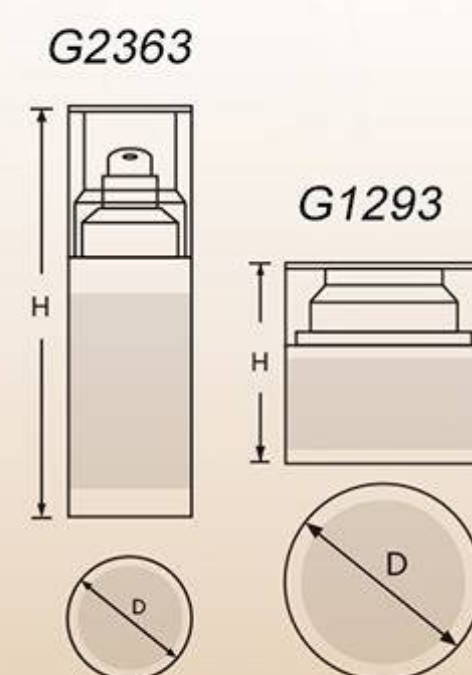

PARCO-PACK GmbH - Konstanz

Round Glass Jar
Round Glass Bottle

Item	Capacity	Height(H)	Diameter(D)	Material Science
G1296	30g	50mm	68.5mm	Cap: MS Inner Cap: ABS Jar: Glass
	50g	60mm	68.5mm	
G2365	40ml	118mm	37mm	Cap: MS Bottle: Glass Pump: Aluminium+PP
	120ml	187mm	45mm	

Round Glass Jar
Round Glass Bottle

Item	Capacity	Height(H)	Diameter(D)	Material Science
G1293	50g	50mm	65.6mm	Cap: MS Inner Cap: ABS Jar: GLASS
	30ml	95mm	36.5mm	
G2363	40ml	110mm	36.5mm	Cap: MS Inner Cap: ABS Bottle: Glass Pump: Aluminium+PP
	100ml	174mm	40.5mm	
	120ml	189mm	40.5mm	

Item	Capacity	Height(H)	Diameter(D)	Material Science
G1288	5g	29mm	35.8mm	Cap: Bakelite Jar: Glass
	10g	29.5mm	40mm	
	30g	39mm	51mm	
	50g	46.5mm	56.5mm	
	200g	108mm	61mm	

Violet Dropper Bottle

Item	Capacity	Height(H)	Diameter(D)	Material Science
G2350	10ml	87.5mm	25.5mm	Dropper: PP+Silica Gel Bottle: Glass
	20ml	98mm	30.5mm	
	50ml	129mm	36mm	
	60ml	136mm	37mm	
	100ml	148mm	44mm	

Item	Capacity	Height(H)	Diameter(D)	Material Science
G1289	15g	35mm	44mm	Cap: Bakelite Jar: Glass
	60g	59.5mm	59.5mm	
	100g	74mm	69mm	
	250g	102.5mm	69mm	
	500g	157.5mm	80mm	

Round Glass Jar

Item	Capacity	Height(H)	Diameter(D)	Material Science
G1158	10g	34mm	35mm	Cap: ABS Jar: Glass
	15g	35.5mm	43.5mm	
	30g	38mm	52mm	
	50g	45.5mm	57mm	
	100g	68.5mm	57.5mm	