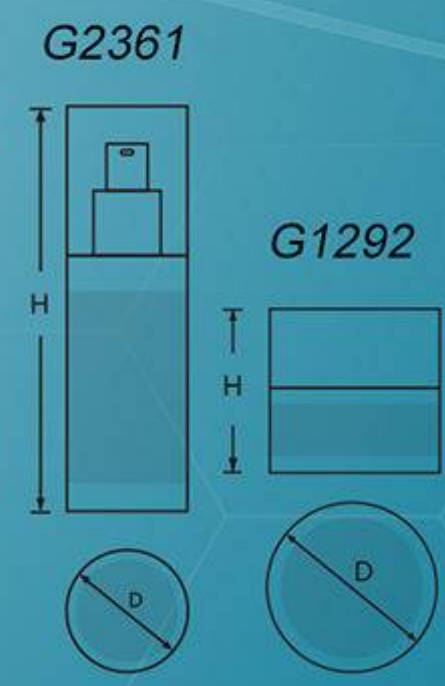

Kosmetische Verpackungen - aus Glas

Standardkatalog

2020

Round Glass Jar
Round Glass Bottle

Item	Capacity	Height(H)	Diameter(D)	Material Science
G1292	30g	53.5mm	50mm	Cap: ABS Jar: Glass
	50g	60mm	59.2mm	
G2361	30ml	98mm	36mm	Cap: ABS Bottle: Glass Pump: Aluminium+PP
	40ml	112mm	36mm	
	100ml	166mm	40.5mm	
	120ml	185mm	41mm	

PARCO-PACK GmbH - Konstanz

Round Glass Jar

Round Glass Bottle

Item	Capacity	Height(H)	Diameter(D)	Material Science
G1295	20g	54.5mm	54mm	Cap: ABS Collar: ABS Jar: Glass
	30g	61mm	54.2mm	
	50g	66.5mm	61mm	
	100g	73mm	71.5mm	
G2076	30ml	114mm	40.8mm	Cap: ABS Bottle: Glass Dropper: Aluminium+PP +Silica gel
	50ml	139mm	41mm	
	100ml	158mm	50.8mm	
	120ml	183mm	50.8mm	

Item	Capacity	Height(H)	Diameter(D)	Material Science
G1288	5g	29mm	35.8mm	Cap: Bakelite Jar: Glass
	10g	29.5mm	40mm	
	30g	39mm	51mm	
	50g	46.5mm	56.5mm	
	200g	108mm	61mm	

Violet Dropper Bottle

Item	Capacity	Height(H)	Diameter(D)	Material Science
G2350	10ml	87.5mm	25.5mm	Dropper: PP+Silica Gel Bottle: Glass
	20ml	98mm	30.5mm	
	50ml	129mm	36mm	
	60ml	136mm	37mm	
	100ml	148mm	44mm	

Glass Lotion Pump Bottle

Item	Capacity	Height(H)	Diameter(D)	Material Science
G2361	50ml	118mm	36.5mm	Cap:AS Pump:PP Bottle:GLASS
	60ml	137mm	36.5mm	

Glass Dropper Bottle

Item	Capacity	Height(H)	Diameter(D)	Material Science
G2375	15ml	83mm	33mm	Dropper: Aluminum+PP +Silica gel Bottle: GLASS
	30ml	94mm	36.5mm	