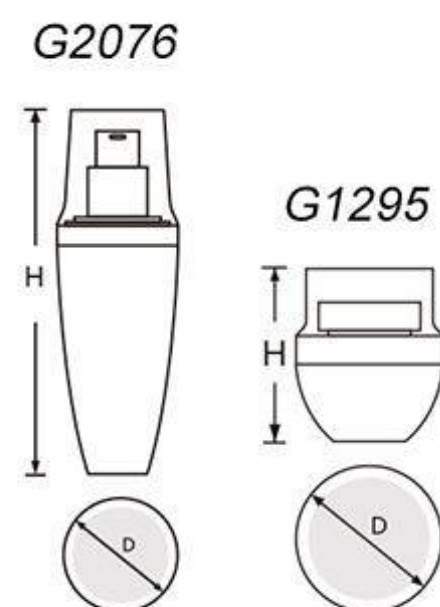

Kosmetische Verpackungen - aus Glas

Standardkatalog

2020

Round Glass Jar
Round Glass Bottle

Item	Capacity	Height(H)	Diameter(D)	Material Science
G1292	30g	53.5mm	50mm	Cap: ABS Jar: Glass
	50g	60mm	59.2mm	
G2361	30ml	98mm	36mm	Cap: ABS Bottle: Glass Pump: Aluminium+PP
	40ml	112mm	36mm	
	100ml	166mm	40.5mm	
	120ml	185mm	41mm	

PARCO-PACK GmbH - Konstanz

Round Glass Jar

Round Glass Bottle

Item	Capacity	Height(H)	Diameter(D)	Material Science
G1295	20g	54.5mm	54mm	Cap: ABS Collar: ABS Jar: Glass
	30g	61mm	54.2mm	
	50g	66.5mm	61mm	
	100g	73mm	71.5mm	
G2076	30ml	114mm	40.8mm	Cap: ABS Bottle: Glass Dropper: Aluminium+PP +Silica gel
	50ml	139mm	41mm	
	100ml	158mm	50.8mm	
	120ml	183mm	50.8mm	

Tun-Shaped Glass Jar
Tun-Shaped Glass Bottle

Item	Capacity	Height(H)	Diameter(D)	Material Science
G1294	30g	49mm	50.8mm	Cap: ABS Jar: Glass
	50g	59mm	59.5mm	
	100g	74mm	74mm	
G2364	30ml	110mm	36mm	Cap: ABS Bottle: Glass Pump: Aluminium+PP
	120ml	141mm	48.5mm	

Item	Capacity	Height(H)	Diameter(D)	Material Science
G1288	5g	29mm	35.8mm	Cap: Bakelite Jar: Glass
	10g	29.5mm	40mm	
	30g	39mm	51mm	
	50g	46.5mm	56.5mm	
	200g	108mm	61mm	

Violet Dropper Bottle

Item	Capacity	Height(H)	Diameter(D)	Material Science
G2350	10ml	87.5mm	25.5mm	Dropper: PP+Silica Gel Bottle: Glass
	20ml	98mm	30.5mm	
	50ml	129mm	36mm	
	60ml	136mm	37mm	
	100ml	148mm	44mm	