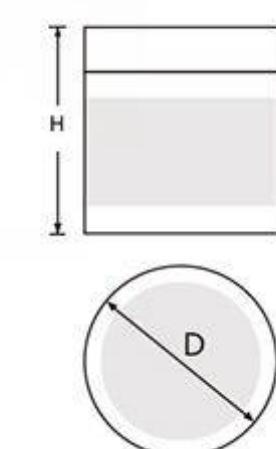

Round Glass Jar
Round Glass Bottle

Item	Capacity	Height(H)	Diameter(D)	Material Science
G1293	50g	50mm	65.6mm	Cap: MS Inner Cap: ABS Jar: GLASS
	30ml	95mm	36.5mm	
G2363	40ml	110mm	36.5mm	Cap: MS Inner Cap: ABS Bottle: Glass Pump: Aluminium+PP
	100ml	174mm	40.5mm	
	120ml	189mm	40.5mm	

Item	Capacity	Height(H)	Diameter(D)	Material Science
G1288	5g	29mm	35.8mm	Cap: Bakelite Jar: Glass
	10g	29.5mm	40mm	
	30g	39mm	51mm	
	50g	46.5mm	56.5mm	
	200g	108mm	61mm	

Violet Dropper Bottle

Item	Capacity	Height(H)	Diameter(D)	Material Science
G2350	10ml	87.5mm	25.5mm	Dropper: PP+Silica Gel Bottle: Glass
	20ml	98mm	30.5mm	
	50ml	129mm	36mm	
	60ml	136mm	37mm	
	100ml	148mm	44mm	

Item	Capacity	Height(H)	Diameter(D)	Material Science
G1289	15g	35mm	44mm	Cap: Bakelite Jar: Glass
	60g	59.5mm	59.5mm	
	100g	74mm	69mm	
	250g	102.5mm	69mm	
	500g	157.5mm	80mm	

Round Glass Jar

Item	Capacity	Height(H)	Diameter(D)	Material Science
G1158	10g	34mm	35mm	Cap: ABS Jar: Glass
	15g	35.5mm	43.5mm	
	30g	38mm	52mm	
	50g	45.5mm	57mm	
	100g	68.5mm	57.5mm	

Glass Lotion Pump Bottle

Item	Capacity	Height(H)	Diameter(D)	Material Science
G2361	50ml	118mm	36.5mm	Cap:AS Pump:PP Bottle:GLASS
	60ml	137mm	36.5mm	

Glass Dropper Bottle

Item	Capacity	Height(H)	Diameter(D)	Material Science
G2375	15ml	83mm	33mm	Dropper: Aluminum+PP +Silica gel Bottle: GLASS
	30ml	94mm	36.5mm	