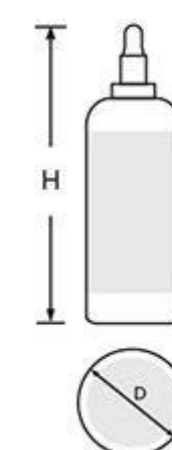

PARCO-PACK GmbH - Konstanz

Round Glass Jar
Round Glass Bottle

Item	Capacity	Height(H)	Diameter(D)	Material Science
G1296	30g	50mm	68.5mm	Cap: MS Inner Cap: ABS Jar: Glass
	50g	60mm	68.5mm	
G2365	40ml	118mm	37mm	Cap: MS Bottle: Glass Pump: Aluminium+PP
	120ml	187mm	45mm	

Round Glass Jar
Round Glass Bottle

Item	Capacity	Height(H)	Diameter(D)	Material Science
G1293	50g	50mm	65.6mm	Cap: MS Inner Cap: ABS Jar: GLASS
	30ml	95mm	36.5mm	
G2363	40ml	110mm	36.5mm	Cap: MS Inner Cap: ABS Bottle: Glass Pump: Aluminium+PP
	100ml	174mm	40.5mm	
	120ml	189mm	40.5mm	

Item	Capacity	Height(H)	Diameter(D)	Material Science
G1288	5g	29mm	35.8mm	Cap: Bakelite Jar: Glass
	10g	29.5mm	40mm	
	30g	39mm	51mm	
	50g	46.5mm	56.5mm	
	200g	108mm	61mm	

Violet Dropper Bottle

Item	Capacity	Height(H)	Diameter(D)	Material Science
G2350	10ml	87.5mm	25.5mm	Dropper: PP+Silica Gel Bottle: Glass
	20ml	98mm	30.5mm	
	50ml	129mm	36mm	
	60ml	136mm	37mm	
	100ml	148mm	44mm	

Item	Capacity	Height(H)	Diameter(D)	Material Science
G1289	15g	35mm	44mm	Cap: Bakelite Jar: Glass
	60g	59.5mm	59.5mm	
	100g	74mm	69mm	
	250g	102.5mm	69mm	
	500g	157.5mm	80mm	

Round Glass Jar

Item	Capacity	Height(H)	Diameter(D)	Material Science
G1158	10g	34mm	35mm	Cap: ABS Jar: Glass
	15g	35.5mm	43.5mm	
	30g	38mm	52mm	
	50g	45.5mm	57mm	
	100g	68.5mm	57.5mm	