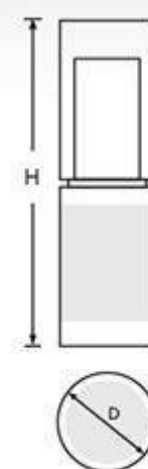

Item	Capacity	Height(H)	Diameter(D)	Material Science
G15025	5g	39.5mm	41mm	Cap: Bamboo Inner Cap: AS Jar: Bamboo Inner Jar: AS

Bamboo Dropper Bottle

Item	Capacity	Height(H)	Diameter(D)	Material Science
G15007	5ml	80mm	28mm	Bottle: Bamboo Inner Bottle: Glass Dropper: PP+Bamboo
	15ml	96.5mm	35mm	
	30ml	111.8mm	38mm	
	50ml	124mm	43mm	
	100ml	144.7mm	51mm	

Item	Capacity	Height(H)	Diameter(D)	Material Science
G1045	50g	45.5mm	55mm	Cap: ABS Jar: ABS/PMMA Bowl: PP
	100g	55.5mm	69mm	
	200g	69mm	86.5mm	
	300g	77mm	98.2mm	
	300g(T)	85.3mm	98mm	
	400g	92.1mm	108.5mm	
	400g(T)	100mm	109mm	
	500g	92.1mm	108.5mm	
	500g(T)	100mm	109mm	
	600g	92.1mm	108.5mm	
600g(T)	100mm	109mm		
G2057	100ml	142.5mm	46mm	Cap: PMMA Inner Cap: ABS Bottle: PMMA Inner Bottle: PP
	140ml	186mm	46mm	

Item	Capacity	Height(H)	Diameter(D)	Material Science
G15004	15g	36.5mm	47.3mm	Cap: Bamboo Inner Cap: PP Jar: GLASS
	30g	41.7mm	55.7mm	
	100g	51mm	80.5mm	

Round Bamboo Jar

Item	Capacity	Height(H)	Diameter(D)	Material Science
G15001	10g	27.5mm	42.3mm	Cap: Bamboo Inner Cap: 10g-PS 30g-PP Jar : Bamboo Inner Jar: 10g-PS 30g-PET
	30g	50.8mm	44.3mm	

Bamboo Spray Pump Bottle

Item	Capacity	Height(H)	Diameter(D)	Material Science
G15023	60ml	125.4mm	37.3mm	Bottle: Bamboo Inner Bottle: PET Pump: PP Cap: Bamboo Inner Cap: PP

Bamboo Lipstick Tube

Item	Capacity	Height(H)	Diameter(D)	Material Science
G15028	8ml	73.2mm	21.2mm	Tube: Bamboo Inner Tube: Aluminium/PP