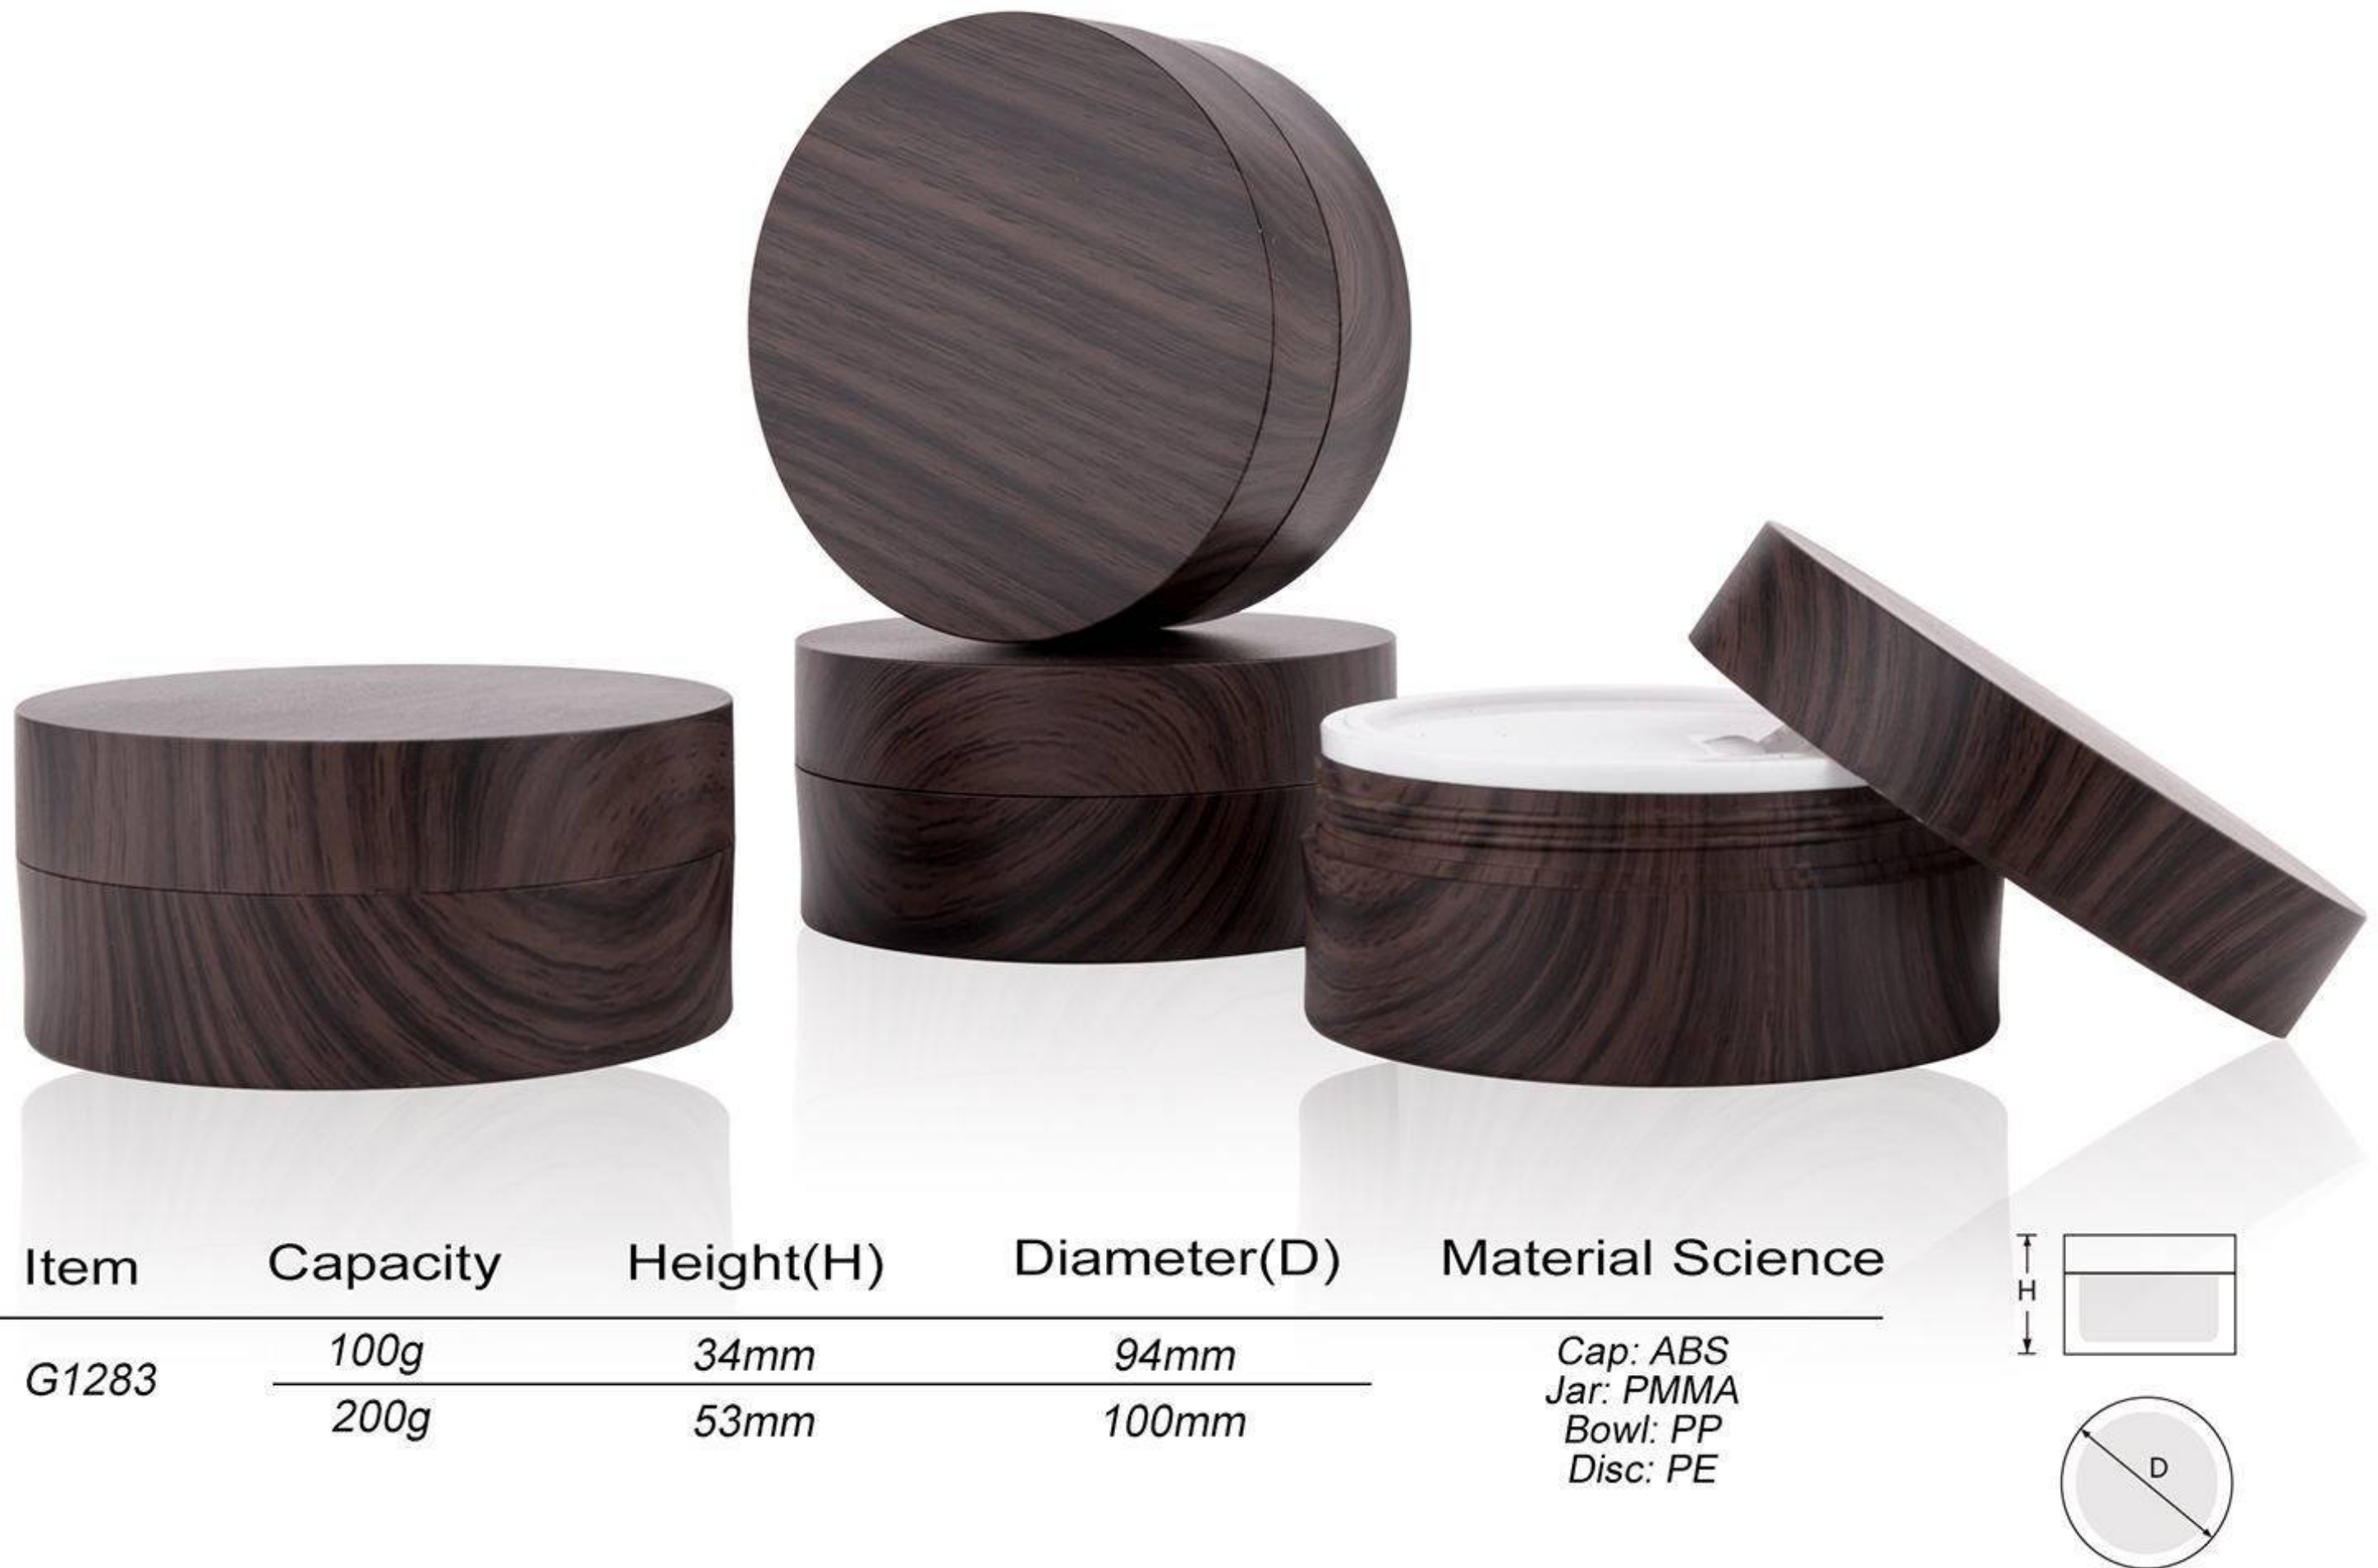

Item	Capacity	Height(H)	Diameter(D)	Material Science
G15022	5g	30.9mm	42mm	Cap: Bamboo Inner Cap: PP Jar: Bamboo Inner Jar: PP Disc: PP
	10g	36.3mm	50mm	

Acrylic Jar with Bamboo Cap

Item	Capacity	Height(H)	Diameter(D)	Material Science
G15029	5g	30.4mm	34.9mm	Cap: Bamboo Inner Cap: PP Jar: PMMA Bowl: PP Disc: PE
	10g	35.8mm	44.3mm	
	15g	38mm	61.8mm	
	30g	43mm	62mm	
	50g	48mm	69.5mm	
	100g	59mm	84mm	

Item	Capacity	Height(H)	Diameter(D)	Material Science
G15027	50ml	113mm	31.5mm	Cap: PP Pump: PP Collar: Bamboo Bottle: PET
	100ml	141.5mm	40mm	
	200ml	18mm	46.5mm	

Ball-shaped Plastic Jar with Bamboo Cap

Item	Capacity	Height(H)	Diameter(D)	Material Science
G15026	5g	35mm	37mm	Cap: Bamboo Inner Cap: AS Jar: AS Bowl: PP

Glass Dropper Bottle with Bamboo Collar

Item	Capacity	Height(H)	Diameter(D)	Material Science
G15009	5ml	71mm	22mm	Dropper: Bamboo+PP +Silica gel Bottle: Glass
	15ml	90mm	28.6mm	
	30ml	104mm	32.7mm	
	50ml	117mm	37.3mm	
	100ml	137.5mm	44.4mm	

PET Bottle with Wood-like Collar

Item	Capacity	Height(H)	Diameter(D)	Material Science
G2374	150ml	168mm	42mm	Pump: PP Bottle: PET
	250ml	193mm	49.5mm	

Item	Capacity	Height(H)	Diameter(D)	Material Science
G1283	100g	34mm	94mm	Cap: ABS Jar: PMMA Bowl: PP Disc: PE
	200g	53mm	100mm	