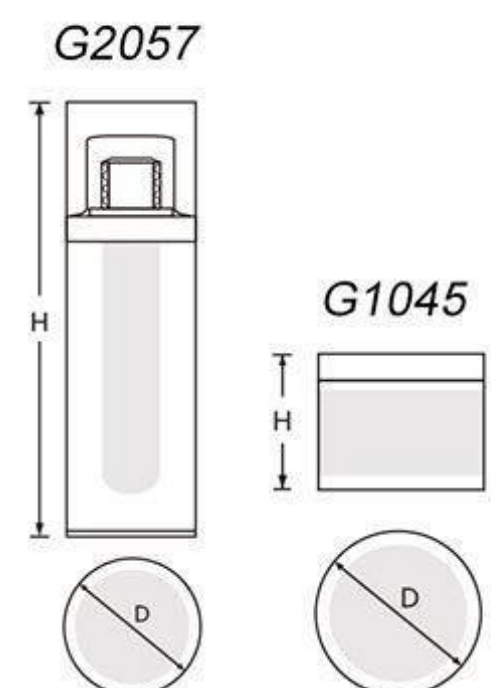

PET Bottle with Wood-like Collar

Item	Capacity	Height(H)	Diameter(D)	Material Science
G2374	150ml	168mm	42mm	Pump: PP Bottle: PET
	250ml	193mm	49.5mm	

Item	Capacity	Height(H)	Diameter(D)	Material Science
G1283	100g	34mm	94mm	Cap: ABS Jar: PMMA Bowl: PP Disc: PE
	200g	53mm	100mm	

Airless Bottle With Wood-like Cap

Item	Capacity	Height(H)	Diameter(D)	Material Science
G2250	15ml	100.5mm	26mm	Cap: AS Bottle: AS Collar: ABS Pump: PP
	30ml	126.5mm	26mm	
	50ml	149mm	33.2mm	

Round Jar

Round Acrylic Bottle

Item	Capacity	Height(H)	Diameter(D)	Material Science
G1045	50g	45.5mm	55mm	Cap: ABS Jar: ABS/PMMA Bowl: PP
	100g	55.5mm	69mm	
	200g	69mm	86.5mm	
	300g	77mm	98.2mm	
	300g(T)	85.3mm	98mm	
	400g	92.1mm	108.5mm	
	400g(T)	100mm	109mm	
	500g	92.1mm	108.5mm	
	500g(T)	100mm	109mm	
	600g	92.1mm	108.5mm	
600g(T)	100mm	109mm		
G2057	100ml	142.5mm	46mm	Cap: PMMA Inner Cap: ABS Bottle: PMMA Inner Bottle: PP
	140ml	186mm	46mm	

Item	Capacity	Height(H)	Diameter(D)	Material Science
G15004	15g	36.5mm	47.3mm	Cap: Bamboo Inner Cap: PP Jar: GLASS
	30g	41.7mm	55.7mm	
	100g	51mm	80.5mm	

Round Bamboo Jar

Item	Capacity	Height(H)	Diameter(D)	Material Science
G15001	10g	27.5mm	42.3mm	Cap: Bamboo Inner Cap: 10g-PS 30g-PP Jar : Bamboo Inner Jar: 10g-PS 30g-PET
	30g	50.8mm	44.3mm	