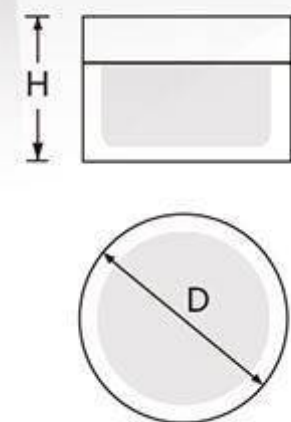

Item	Capacity	Height(H)	Diameter(D)	Material Science
G15027	50ml	113mm	31.5mm	Cap: PP Pump: PP Collar: Bamboo Bottle: PET
	100ml	141.5mm	40mm	
	200ml	18mm	46.5mm	

Ball-shaped Plastic Jar with Bamboo Cap

Item	Capacity	Height(H)	Diameter(D)	Material Science
G15026	5g	35mm	37mm	Cap: Bamboo Inner Cap: AS Jar: AS Bowl: PP

Glass Dropper Bottle with Bamboo Collar

Item	Capacity	Height(H)	Diameter(D)	Material Science
G15009	5ml	71mm	22mm	Dropper: Bamboo+PP +Silica gel Bottle: Glass
	15ml	90mm	28.6mm	
	30ml	104mm	32.7mm	
	50ml	117mm	37.3mm	
	100ml	137.5mm	44.4mm	

PET Bottle with Wood-like Collar

Item	Capacity	Height(H)	Diameter(D)	Material Science
G2374	150ml	168mm	42mm	Pump: PP Bottle: PET
	250ml	193mm	49.5mm	

Item	Capacity	Height(H)	Diameter(D)	Material Science
G1283	100g	34mm	94mm	Cap: ABS Jar: PMMA Bowl: PP Disc: PE
	200g	53mm	100mm	

Item	Capacity	Height(H)	Diameter(D)	Material Science
G1045	50g	45.5mm	55mm	Cap: ABS Jar: ABS/PMMA Bowl: PP
	100g	55.5mm	69mm	
	200g	69mm	86.5mm	
	300g	77mm	98.2mm	
	300g(T)	85.3mm	98mm	
	400g	92.1mm	108.5mm	
	400g(T)	100mm	109mm	
	500g	92.1mm	108.5mm	
	500g(T)	100mm	109mm	
	600g	92.1mm	108.5mm	
600g(T)	100mm	109mm		
G2057	100ml	142.5mm	46mm	Cap: PMMA Inner Cap: ABS Bottle: PMMA Inner Bottle: PP
	140ml	186mm	46mm	