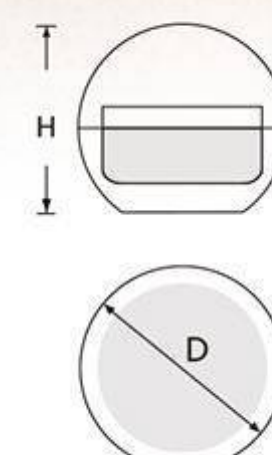

Item	Capacity	Height(H)	Diameter(D)	Material Science
G15025	5g	39.5mm	41mm	Cap: Bamboo Inner Cap: AS Jar: Bamboo Inner Jar: AS

Bamboo Dropper Bottle

Item	Capacity	Height(H)	Diameter(D)	Material Science
G15007	5ml	80mm	28mm	Bottle: Bamboo Inner Bottle: Glass Dropper: PP+Bamboo
	15ml	96.5mm	35mm	
	30ml	111.8mm	38mm	
	50ml	124mm	43mm	
	100ml	144.7mm	51mm	

Item	Capacity	Height(H)	Diameter(D)	Material Science
G15022	5g	30.9mm	42mm	Cap: Bamboo Inner Cap: PP Jar: Bamboo Inner Jar: PP Disc: PP
	10g	36.3mm	50mm	

Acrylic Jar with Bamboo Cap

Item	Capacity	Height(H)	Diameter(D)	Material Science
G15029	5g	30.4mm	34.9mm	Cap: Bamboo Inner Cap: PP Jar: PMMA Bowl: PP Disc: PE
	10g	35.8mm	44.3mm	
	15g	38mm	61.8mm	
	30g	43mm	62mm	
	50g	48mm	69.5mm	
	100g	59mm	84mm	

Item	Capacity	Height(H)	Diameter(D)	Material Science
G15027	50ml	113mm	31.5mm	Cap: PP Pump: PP Collar: Bamboo Bottle: PET
	100ml	141.5mm	40mm	
	200ml	18mm	46.5mm	

Ball-shaped Plastic Jar with Bamboo Cap

Item	Capacity	Height(H)	Diameter(D)	Material Science
G15026	5g	35mm	37mm	Cap: Bamboo Inner Cap: AS Jar: AS Bowl: PP

Glass Dropper Bottle with Bamboo Collar

Item	Capacity	Height(H)	Diameter(D)	Material Science
G15009	5ml	71mm	22mm	Dropper: Bamboo+PP +Silica gel Bottle: Glass
	15ml	90mm	28.6mm	
	30ml	104mm	32.7mm	
	50ml	117mm	37.3mm	
	100ml	137.5mm	44.4mm	