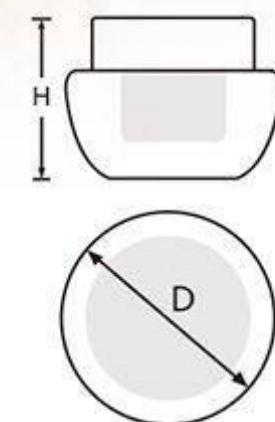

Item	Capacity	Height(H)	Diameter(D)	Material Science
G15001	5g	23.2mm	35.6mm	Cap: Bamboo Inner Cap: PP Jar: Bamboo Inner Jar: PET
	10g	27.3mm	42.3mm	
	15g	36.6mm	43.2mm	
	30g	47.4mm	50mm	
	50g	52.8mm	56mm	
	80g	44mm	78mm	
	100g	50mm	78mm	
	150g	58.5mm	78mm	
	200g	59.4mm	98mm	

Item	Capacity	Height(H)	Diameter(D)	Material Science
G15025	5g	39.5mm	41mm	Cap: Bamboo Inner Cap: AS Jar: Bamboo Inner Jar: AS

Bamboo Dropper Bottle

Item	Capacity	Height(H)	Diameter(D)	Material Science
G15007	5ml	80mm	28mm	Bottle: Bamboo Inner Bottle: Glass Dropper: PP+Bamboo
	15ml	96.5mm	35mm	
	30ml	111.8mm	38mm	
	50ml	124mm	43mm	
	100ml	144.7mm	51mm	

Item	Capacity	Height(H)	Diameter(D)	Material Science
G15022	5g	30.9mm	42mm	Cap: Bamboo Inner Cap: PP Jar: Bamboo Inner Jar: PP Disc: PP
	10g	36.3mm	50mm	

Acrylic Jar with Bamboo Cap

Item	Capacity	Height(H)	Diameter(D)	Material Science
G15029	5g	30.4mm	34.9mm	Cap: Bamboo Inner Cap: PP Jar: PMMA Bowl: PP Disc: PE
	10g	35.8mm	44.3mm	
	15g	38mm	61.8mm	
	30g	43mm	62mm	
	50g	48mm	69.5mm	
	100g	59mm	84mm	

Item	Capacity	Height(H)	Diameter(D)	Material Science
G15027	50ml	113mm	31.5mm	Cap: PP Pump: PP Collar: Bamboo Bottle: PET
	100ml	141.5mm	40mm	
	200ml	18mm	46.5mm	

Ball-shaped Plastic Jar with Bamboo Cap