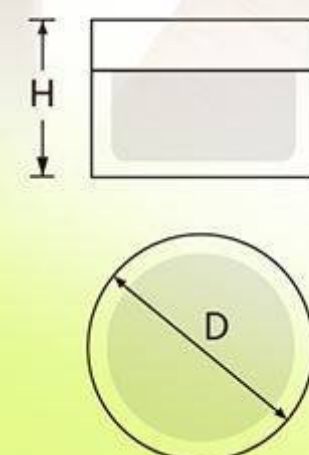

Kosmetische Verpackungen - Bamboo Serie

Standardkatalog

2020

PARCO-PACK GmbH - Konstanz

Item	Capacity	Height(H)	Diameter(D)	Material Science
G15021	30ml	106.4mm	35mm	Bottle: Bamboo Inner Bottle: PET Pump: PP+Bamboo
	50ml	105mm	45mm	
	60ml	135mm	39mm	
	80ml	118.3mm	46mm	
	100ml	151mm	43mm	

Item	Capacity	Height(H)	Diameter(D)	Material Science
G15001	5g	23.2mm	35.6mm	Cap: Bamboo Inner Cap: PP Jar: Bamboo Inner Jar: PET
	10g	27.3mm	42.3mm	
	15g	36.6mm	43.2mm	
	30g	47.4mm	50mm	
	50g	52.8mm	56mm	
	80g	44mm	78mm	
	100g	50mm	78mm	
	150g	58.5mm	78mm	
	200g	59.4mm	98mm	

Item	Capacity	Height(H)	Diameter(D)	Material Science
G15025	5g	39.5mm	41mm	Cap: Bamboo Inner Cap: AS Jar: Bamboo Inner Jar: AS

Bamboo Dropper Bottle

Item	Capacity	Height(H)	Diameter(D)	Material Science
G15007	5ml	80mm	28mm	Bottle: Bamboo Inner Bottle: Glass Dropper: PP+Bamboo
	15ml	96.5mm	35mm	
	30ml	111.8mm	38mm	
	50ml	124mm	43mm	
	100ml	144.7mm	51mm	

Item	Capacity	Height(H)	Diameter(D)	Material Science
G15022	5g	30.9mm	42mm	Cap: Bamboo Inner Cap: PP Jar: Bamboo Inner Jar: PP Disc: PP
	10g	36.3mm	50mm	

Acrylic Jar with Bamboo Cap

Item	Capacity	Height(H)	Diameter(D)	Material Science
G15029	5g	30.4mm	34.9mm	Cap: Bamboo Inner Cap: PP Jar: PMMA Bowl: PP Disc: PE
	10g	35.8mm	44.3mm	
	15g	38mm	61.8mm	
	30g	43mm	62mm	
	50g	48mm	69.5mm	
	100g	59mm	84mm	