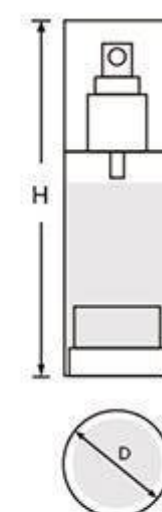

Item	Capacity	Height(H)	Diameter(D)	Material Science
G15026	5g	35mm	37mm	Cap: Bamboo Inner Cap: AS Jar: AS Bowl: PP

Glass Dropper Bottle with Bamboo Collar

Item	Capacity	Height(H)	Diameter(D)	Material Science
G15009	5ml	71mm	22mm	Dropper: Bamboo+PP +Silica gel Bottle: Glass
	15ml	90mm	28.6mm	
	30ml	104mm	32.7mm	
	50ml	117mm	37.3mm	
	100ml	137.5mm	44.4mm	

PET Bottle with Wood-like Collar

Item	Capacity	Height(H)	Diameter(D)	Material Science
G2374	150ml	168mm	42mm	Pump: PP Bottle: PET
	250ml	193mm	49.5mm	

Item	Capacity	Height(H)	Diameter(D)	Material Science
G1283	100g	34mm	94mm	Cap: ABS Jar: PMMA Bowl: PP Disc: PE
	200g	53mm	100mm	

Airless Bottle With Wood-like Cap

Item	Capacity	Height(H)	Diameter(D)	Material Science
G2250	15ml	100.5mm	26mm	Cap: AS Bottle: AS Collar: ABS Pump: PP
	30ml	126.5mm	26mm	
	50ml	149mm	33.2mm	

Round Jar

Round Acrylic Bottle

Item	Capacity	Height(H)	Diameter(D)	Material Science
G1045	50g	45.5mm	55mm	Cap: ABS Jar: ABS/PMMA Bowl: PP
	100g	55.5mm	69mm	
	200g	69mm	86.5mm	
	300g	77mm	98.2mm	
	300g(T)	85.3mm	98mm	
	400g	92.1mm	108.5mm	
	400g(T)	100mm	109mm	
	500g	92.1mm	108.5mm	
	500g(T)	100mm	109mm	
	600g	92.1mm	108.5mm	
600g(T)	100mm	109mm		
G2057	100ml	142.5mm	46mm	Cap: PMMA Inner Cap: ABS Bottle: PMMA Inner Bottle: PP
	140ml	186mm	46mm	