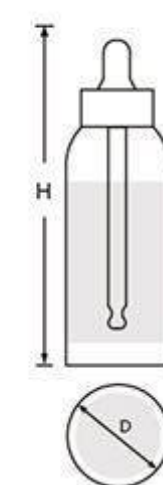

Kosmetische Verpackungen - Bamboo Serie

Standardkatalog

2020

PARCO-PACK GmbH - Konstanz

Item	Capacity	Height(H)	Diameter(D)	Material Science
G15021	30ml	106.4mm	35mm	Bottle: Bamboo Inner Bottle: PET Pump: PP+Bamboo
	50ml	105mm	45mm	
	60ml	135mm	39mm	
	80ml	118.3mm	46mm	
	100ml	151mm	43mm	

Item	Capacity	Height(H)	Diameter(D)	Material Science
G15001	5g	23.2mm	35.6mm	Cap: Bamboo Inner Cap: PP Jar: Bamboo Inner Jar: PET
	10g	27.3mm	42.3mm	
	15g	36.6mm	43.2mm	
	30g	47.4mm	50mm	
	50g	52.8mm	56mm	
	80g	44mm	78mm	
	100g	50mm	78mm	
	150g	58.5mm	78mm	
	200g	59.4mm	98mm	

Item	Capacity	Height(H)	Diameter(D)	Material Science
G15025	5g	39.5mm	41mm	Cap: Bamboo Inner Cap: AS Jar: Bamboo Inner Jar: AS

Bamboo Dropper Bottle

Item	Capacity	Height(H)	Diameter(D)	Material Science
G15007	5ml	80mm	28mm	Bottle: Bamboo Inner Bottle: Glass Dropper: PP+Bamboo
	15ml	96.5mm	35mm	
	30ml	111.8mm	38mm	
	50ml	124mm	43mm	
	100ml	144.7mm	51mm	

Item	Capacity	Height(H)	Diameter(D)	Material Science
G15022	5g	30.9mm	42mm	Cap: Bamboo Inner Cap: PP Jar: Bamboo Inner Jar: PP Disc: PP
	10g	36.3mm	50mm	

Acrylic Jar with Bamboo Cap

Item	Capacity	Height(H)	Diameter(D)	Material Science
G15029	5g	30.4mm	34.9mm	Cap: Bamboo Inner Cap: PP Jar: PMMA Bowl: PP Disc: PE
	10g	35.8mm	44.3mm	
	15g	38mm	61.8mm	
	30g	43mm	62mm	
	50g	48mm	69.5mm	
	100g	59mm	84mm	