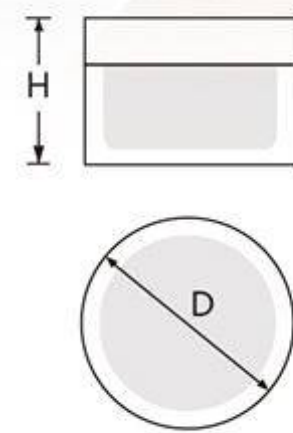

Item	Capacity	Height(H)	Diameter(D)	Material Science
G15004	15g	36.5mm	47.3mm	Cap: Bamboo Inner Cap: PP Jar: GLASS
	30g	41.7mm	55.7mm	
	100g	51mm	80.5mm