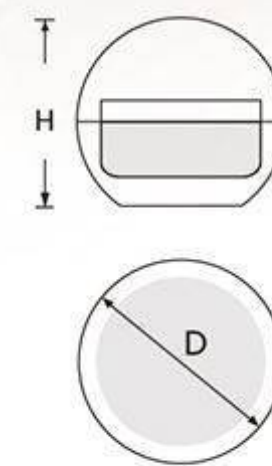

Kosmetische Verpackungen - Bamboo Serie

Standardkatalog

2020

PARCO-PACK GmbH - Konstanz

Item	Capacity	Height(H)	Diameter(D)	Material Science
G15021	30ml	106.4mm	35mm	Bottle: Bamboo Inner Bottle: PET Pump: PP+Bamboo
	50ml	105mm	45mm	
	60ml	135mm	39mm	
	80ml	118.3mm	46mm	
	100ml	151mm	43mm	

Item	Capacity	Height(H)	Diameter(D)	Material Science
G15001	5g	23.2mm	35.6mm	Cap: Bamboo Inner Cap: PP Jar: Bamboo Inner Jar: PET
	10g	27.3mm	42.3mm	
	15g	36.6mm	43.2mm	
	30g	47.4mm	50mm	
	50g	52.8mm	56mm	
	80g	44mm	78mm	
	100g	50mm	78mm	
	150g	58.5mm	78mm	
	200g	59.4mm	98mm	

Item	Capacity	Height(H)	Diameter(D)	Material Science
G15025	5g	39.5mm	41mm	Cap: Bamboo Inner Cap: AS Jar: Bamboo Inner Jar: AS

Bamboo Dropper Bottle

Item	Capacity	Height(H)	Diameter(D)	Material Science
G15007	5ml	80mm	28mm	Bottle: Bamboo Inner Bottle: Glass Dropper: PP+Bamboo
	15ml	96.5mm	35mm	
	30ml	111.8mm	38mm	
	50ml	124mm	43mm	
	100ml	144.7mm	51mm	

Item	Capacity	Height(H)	Diameter(D)	Material Science
G15022	5g	30.9mm	42mm	Cap: Bamboo Inner Cap: PP Jar: Bamboo Inner Jar: PP Disc: PP
	10g	36.3mm	50mm	

Acrylic Jar with Bamboo Cap

Item	Capacity	Height(H)	Diameter(D)	Material Science
G15029	5g	30.4mm	34.9mm	Cap: Bamboo Inner Cap: PP Jar: PMMA Bowl: PP Disc: PE
	10g	35.8mm	44.3mm	
	15g	38mm	61.8mm	
	30g	43mm	62mm	
	50g	48mm	69.5mm	
	100g	59mm	84mm	