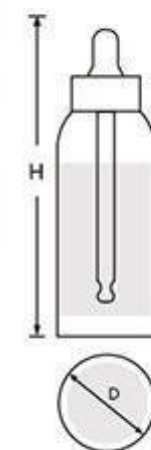

Item	Capacity	Height(H)	Diameter(D)	Material Science
G15025	5g	39.5mm	41mm	Cap: Bamboo Inner Cap: AS Jar: Bamboo Inner Jar: AS

Bamboo Dropper Bottle

Item	Capacity	Height(H)	Diameter(D)	Material Science
G15007	5ml	80mm	28mm	Bottle: Bamboo Inner Bottle: Glass Dropper: PP+Bamboo
	15ml	96.5mm	35mm	
	30ml	111.8mm	38mm	
	50ml	124mm	43mm	
	100ml	144.7mm	51mm	

Item	Capacity	Height(H)	Diameter(D)	Material Science
G15022	5g	30.9mm	42mm	Cap: Bamboo Inner Cap: PP Jar: Bamboo Inner Jar: PP Disc: PP
	10g	36.3mm	50mm	

Acrylic Jar with Bamboo Cap

Item	Capacity	Height(H)	Diameter(D)	Material Science
G15029	5g	30.4mm	34.9mm	Cap: Bamboo Inner Cap: PP Jar: PMMA Bowl: PP Disc: PE
	10g	35.8mm	44.3mm	
	15g	38mm	61.8mm	
	30g	43mm	62mm	
	50g	48mm	69.5mm	
	100g	59mm	84mm	

Item	Capacity	Height(H)	Diameter(D)	Material Science
G15027	50ml	113mm	31.5mm	Cap: PP Pump: PP Collar: Bamboo Bottle: PET
	100ml	141.5mm	40mm	
	200ml	18mm	46.5mm	

Ball-shaped Plastic Jar with Bamboo Cap

Item	Capacity	Height(H)	Diameter(D)	Material Science
G15026	5g	35mm	37mm	Cap: Bamboo Inner Cap: AS Jar: AS Bowl: PP

Glass Dropper Bottle with Bamboo Collar

Item	Capacity	Height(H)	Diameter(D)	Material Science
G15009	5ml	71mm	22mm	Dropper: Bamboo+PP +Silica gel Bottle: Glass
	15ml	90mm	28.6mm	
	30ml	104mm	32.7mm	
	50ml	117mm	37.3mm	
	100ml	137.5mm	44.4mm	