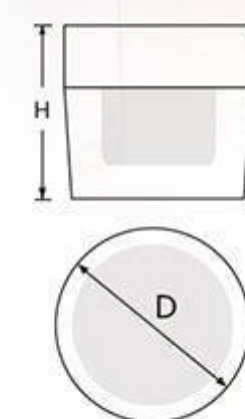

Item	Capacity	Height(H)	Diameter(D)	Material Science
G15001	5g	23.2mm	35.6mm	Cap: Bamboo Inner Cap: PP Jar: Bamboo Inner Jar: PET
	10g	27.3mm	42.3mm	
	15g	36.6mm	43.2mm	
	30g	47.4mm	50mm	
	50g	52.8mm	56mm	
	80g	44mm	78mm	
	100g	50mm	78mm	
	150g	58.5mm	78mm	
	200g	59.4mm	98mm	

Item	Capacity	Height(H)	Diameter(D)	Material Science
G15025	5g	39.5mm	41mm	Cap: Bamboo Inner Cap: AS Jar: Bamboo Inner Jar: AS

Bamboo Dropper Bottle

Item	Capacity	Height(H)	Diameter(D)	Material Science
G15007	5ml	80mm	28mm	Bottle: Bamboo Inner Bottle: Glass Dropper: PP+Bamboo
	15ml	96.5mm	35mm	
	30ml	111.8mm	38mm	
	50ml	124mm	43mm	
	100ml	144.7mm	51mm	

Item	Capacity	Height(H)	Diameter(D)	Material Science
G15022	5g	30.9mm	42mm	Cap: Bamboo Inner Cap: PP Jar: Bamboo Inner Jar: PP Disc: PP
	10g	36.3mm	50mm	

Acrylic Jar with Bamboo Cap

Item	Capacity	Height(H)	Diameter(D)	Material Science
G15029	5g	30.4mm	34.9mm	Cap: Bamboo Inner Cap: PP Jar: PMMA Bowl: PP Disc: PE
	10g	35.8mm	44.3mm	
	15g	38mm	61.8mm	
	30g	43mm	62mm	
	50g	48mm	69.5mm	
	100g	59mm	84mm	

Item	Capacity	Height(H)	Diameter(D)	Material Science
G15027	50ml	113mm	31.5mm	Cap: PP Pump: PP Collar: Bamboo Bottle: PET
	100ml	141.5mm	40mm	
	200ml	18mm	46.5mm	

Ball-shaped Plastic Jar with Bamboo Cap