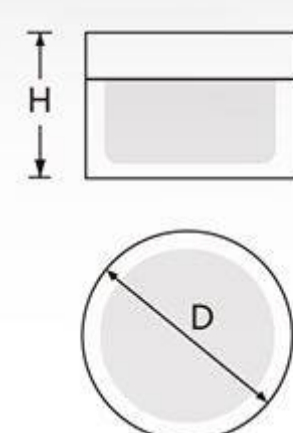

PET Bottle with Wood-like Collar

Item	Capacity	Height(H)	Diameter(D)	Material Science
G2374	150ml	168mm	42mm	Pump: PP Bottle: PET
	250ml	193mm	49.5mm	

Item	Capacity	Height(H)	Diameter(D)	Material Science
G1283	100g	34mm	94mm	Cap: ABS Jar: PMMA Bowl: PP Disc: PE
	200g	53mm	100mm	

Item	Capacity	Height(H)	Diameter(D)	Material Science
G1045	50g	45.5mm	55mm	Cap: ABS Jar: ABS/PMMA Bowl: PP
	100g	55.5mm	69mm	
	200g	69mm	86.5mm	
	300g	77mm	98.2mm	
	300g(T)	85.3mm	98mm	
	400g	92.1mm	108.5mm	
	400g(T)	100mm	109mm	
	500g	92.1mm	108.5mm	
	500g(T)	100mm	109mm	
	600g	92.1mm	108.5mm	
600g(T)	100mm	109mm		
G2057	100ml	142.5mm	46mm	Cap: PMMA Inner Cap: ABS Bottle: PMMA Inner Bottle: PP
	140ml	186mm	46mm	

Item	Capacity	Height(H)	Diameter(D)	Material Science
G15004	15g	36.5mm	47.3mm	Cap: Bamboo Inner Cap: PP Jar: GLASS
	30g	41.7mm	55.7mm	
	100g	51mm	80.5mm	

Round Bamboo Jar

Item	Capacity	Height(H)	Diameter(D)	Material Science
G15001	10g	27.5mm	42.3mm	Cap: Bamboo Inner Cap: 10g-PS 30g-PP Jar : Bamboo Inner Jar: 10g-PS 30g-PET
	30g	50.8mm	44.3mm	

Bamboo Spray Pump Bottle

Item	Capacity	Height(H)	Diameter(D)	Material Science
G15023	60ml	125.4mm	37.3mm	Bottle: Bamboo Inner Bottle: PET Pump: PP Cap: Bamboo Inner Cap: PP

Bamboo Lipstick Tube

Item	Capacity	Height(H)	Diameter(D)	Material Science
G15028	8ml	73.2mm	21.2mm	Tube: Bamboo Inner Tube: Aluminium/PP