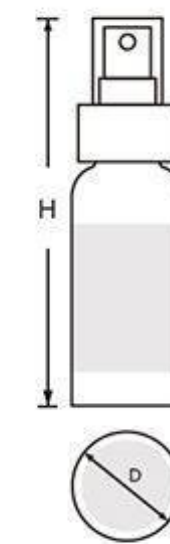

Item	Capacity	Height(H)	Diameter(D)	Material Science
G15025	5g	39.5mm	41mm	Cap: Bamboo Inner Cap: AS Jar: Bamboo Inner Jar: AS

Bamboo Dropper Bottle

Item	Capacity	Height(H)	Diameter(D)	Material Science
G15007	5ml	80mm	28mm	Bottle: Bamboo Inner Bottle: Glass Dropper: PP+Bamboo
	15ml	96.5mm	35mm	
	30ml	111.8mm	38mm	
	50ml	124mm	43mm	
	100ml	144.7mm	51mm	

Item	Capacity	Height(H)	Diameter(D)	Material Science
G15022	5g	30.9mm	42mm	Cap: Bamboo Inner Cap: PP Jar: Bamboo Inner Jar: PP Disc: PP
	10g	36.3mm	50mm	

Acrylic Jar with Bamboo Cap

Item	Capacity	Height(H)	Diameter(D)	Material Science
G15029	5g	30.4mm	34.9mm	Cap: Bamboo Inner Cap: PP Jar: PMMA Bowl: PP Disc: PE
	10g	35.8mm	44.3mm	
	15g	38mm	61.8mm	
	30g	43mm	62mm	
	50g	48mm	69.5mm	
	100g	59mm	84mm	

Item	Capacity	Height(H)	Diameter(D)	Material Science
G15027	50ml	113mm	31.5mm	Cap: PP Pump: PP Collar: Bamboo Bottle: PET
	100ml	141.5mm	40mm	
	200ml	18mm	46.5mm	

Ball-shaped Plastic Jar with Bamboo Cap

Item	Capacity	Height(H)	Diameter(D)	Material Science
G15026	5g	35mm	37mm	Cap: Bamboo Inner Cap: AS Jar: AS Bowl: PP

Glass Dropper Bottle with Bamboo Collar

Item	Capacity	Height(H)	Diameter(D)	Material Science
G15009	5ml	71mm	22mm	Dropper: Bamboo+PP +Silica gel Bottle: Glass
	15ml	90mm	28.6mm	
	30ml	104mm	32.7mm	
	50ml	117mm	37.3mm	
	100ml	137.5mm	44.4mm	